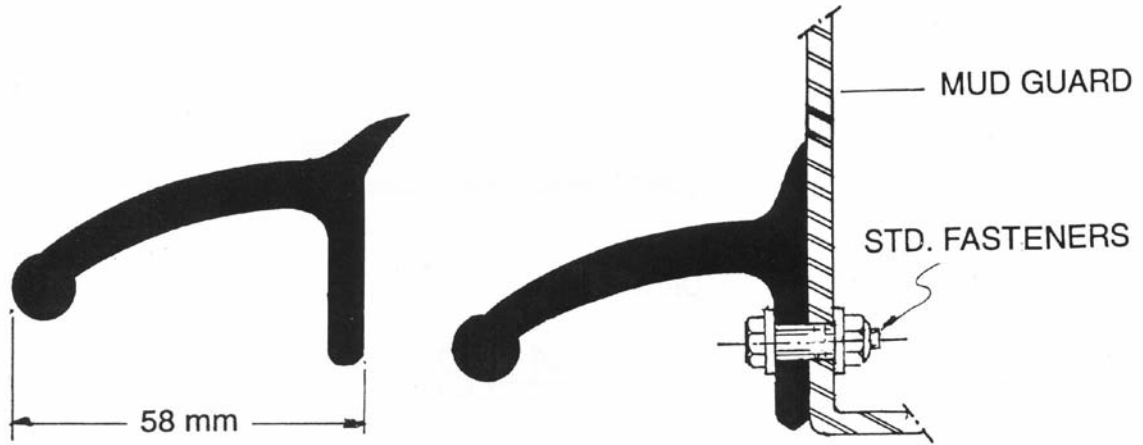

Wheel Arch Flare - Rubber

**6.444**

Wheel arch flare. Side fitting.

**6.462**

Wheel arch flare. Under fitting. 20m coil.

**6.682**

Coach and bus wheel arch flare. 20m coil.