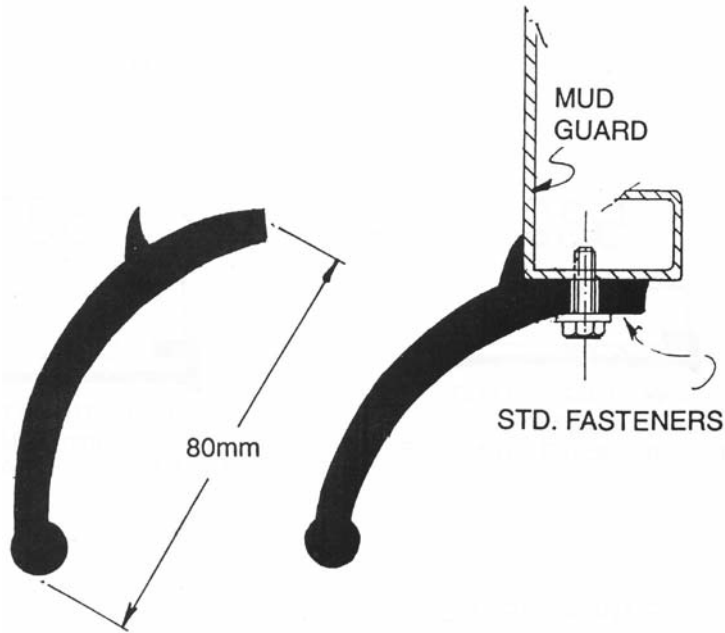

Wheel Arch Flare - Rubber

**6.444**

Wheel arch flare. Side fitting.

**6.462**

Wheel arch flare. Under fitting. 20m coil.

**6.682**

Coach and bus wheel arch flare. 20m coil.