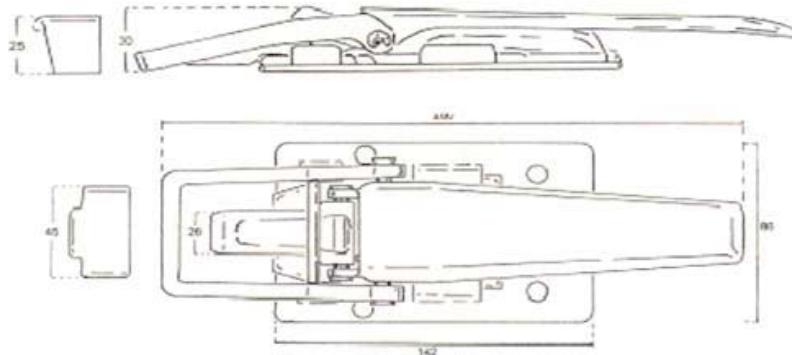

Weld-On Single Flat Fastener

1.33209RH

Weld-on fastener set, plain finish RH.

1.33209LH

Weld-on fastener set, plain finish LH.

Parts

1.33211 Handle only RH.

1.33210 Handle only LH.

Large Over Centre Slide Board Catch

1.5482/011

Over centre side board catch heavy duty fastener spring loaded zinc plated.