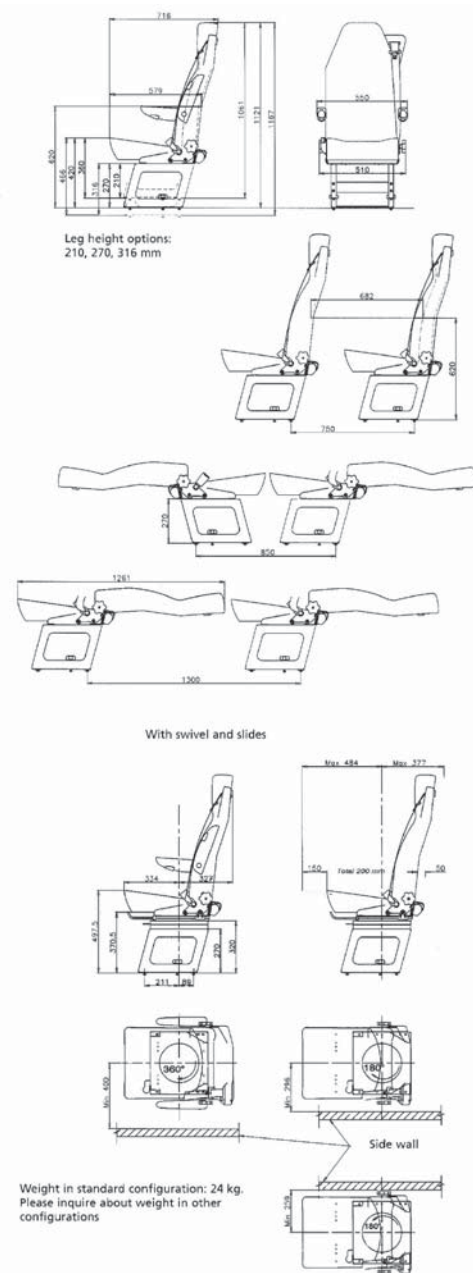

## 11.Type806

Adjustable arm rests, 20cm seat slide, swivel and seat belt adjuster for child.

Possibilities Of Combinations					
	Distance between legs 150mm	Distance between legs 200mm	Distance between legs 250mm	Distance between legs 300mm	Distance between legs 350mm
Standard	●	●	●	●	●
Swivel			●	●	●
Slide					●
Swivel+Slide			●	●	●

List of possible combinations of legs, swivel fittings and sliding tracks.