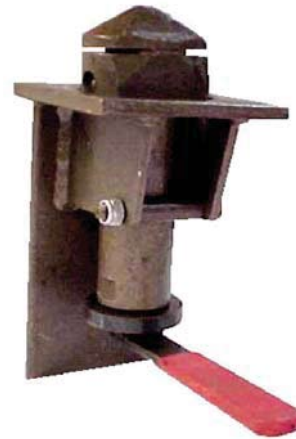

Twistlocks

8.TL001

Standard twistlock.

Length: 130mm. **Breadth:** 130mm.

8.TL002

Extendend twistlock.

Length: 240mm. **Breadth:** 130mm.

Fold Down And Recessed Steps

8.0979/005

Fold-down step, forged steel, black jappaned.

Weight: 590g/1.3lb.

8.4280/001

Recessed step, aluminium casting with polished face.

Weight: 660g/1.5lb.