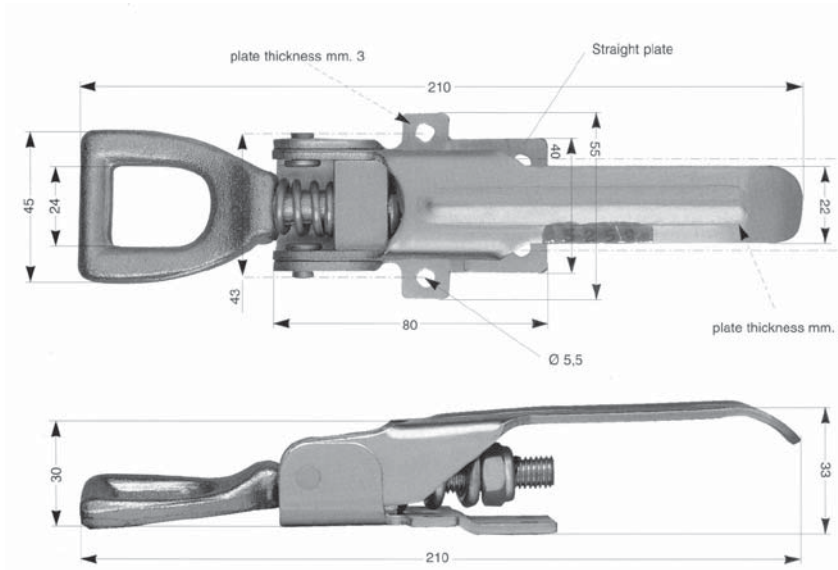

## Side Board Fasteners

### 1. UES051197

Heavy duty corner fastener complete with handle and catch plate.

## Tray Body Over Centre Fastener

### 1. ART9085258 (alternate part 1. UES200)

Tray body over centre catch adjustable zinc plated. **Weight:** 0,430kg.

(Part No. includes catch plate ART 908 5254).

Catch plate. **Weight:** 0,050kg.