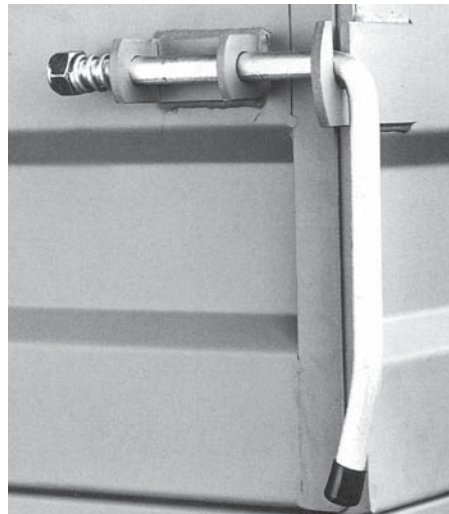

## Side Board Fasteners

### 1. UES051197

Heavy duty corner fastener complete with handle and catch plate.

### 1. ART9085258 (alternate part 1. UES200)

Tray body over centre catch adjustable zinc plated. **Weight:** 0,430kg.

(Part No. includes catch plate ART 908 5254).

Catch plate. **Weight:** 0,050kg.