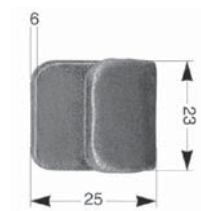

## Side Board Fasteners

### 1. UES051197

Heavy duty corner fastener complete with handle and catch plate.

### 1. ART9085258 (alternate part 1. UES200)

Tray body over centre catch adjustable zinc plated. **Weight:** 0,430kg.

(Part No. includes catch plate ART 908 5254).

Catch plate. **Weight:** 0,050kg.