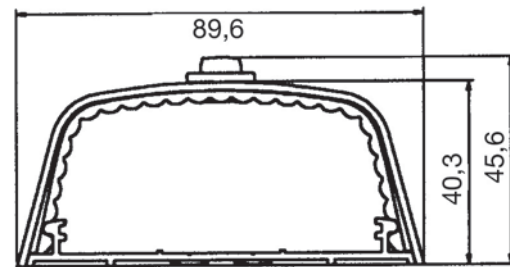

## Transport Lighting

We now offer a new range of high quality, low amperage transport lighting. 12v and 24v DC.

**Canal 28 mm**

### 10.CAWT28/PLL24

Clear diffuser white end caps, 24 Volt.

**Dimensions:** (L x W x H in mm) Recessed  
320 x 119 x 28, Surface mounted 375 x 146 x 10.

**Lane with switch**

### 10.CA28.20H/W

Waterlight fitting/lights 12 volt, clear with white end caps. **Dimensions:** (L x W x H in mm) Recessed  
320 x 119 x 28, Surface mounted 375 x 146 x 10.

### 10.CAWT28.LE.0015

Outdoor light recessed ambulance flouro with night light. **Dimensions:** (L x W x H in mm) Recessed  
320 x 119 x 28, Surface mounted 375 x 146 x 10.

Please contact our branches  
for more information.