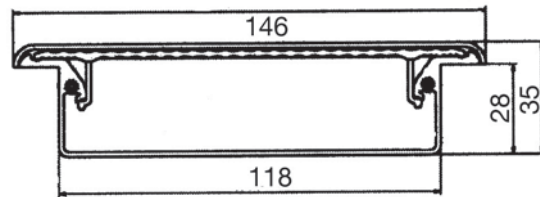

Transport Lighting

We now offer a new range of high quality, low amperage transport lighting. 12v and 24v DC.

Canal 28 mm

10.CAWT28/PLL24

Clear diffuser white end caps, 24 Volt.

Dimensions: (L x W x H in mm) Recessed
320 x 119 x 28, Surface mounted 375 x 146 x 10.