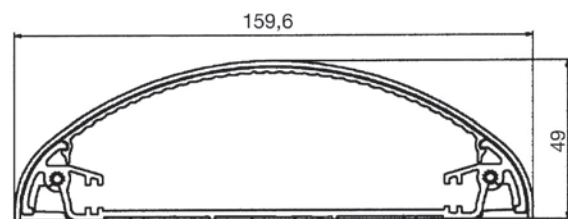

### 10.CAWT28/PLL24

Clear diffuser white end caps, 24 Volt.

**Dimensions:** (L x W x H in mm) Recessed  
320 x 119 x 28, Surface mounted 375 x 146 x 10.

**Lane with switch**

### 10.CA28.20H/W

Waterlight fitting/lights 12 volt, clear with white end caps. **Dimensions:** (L x W x H in mm) Recessed  
320 x 119 x 28, Surface mounted 375 x 146 x 10.

### 10.CAWT28.LE.0015

Outdoor light recessed ambulance flouro with night light. **Dimensions:** (L x W x H in mm) Recessed  
320 x 119 x 28, Surface mounted 375 x 146 x 10.

Please contact our branches  
for more information.