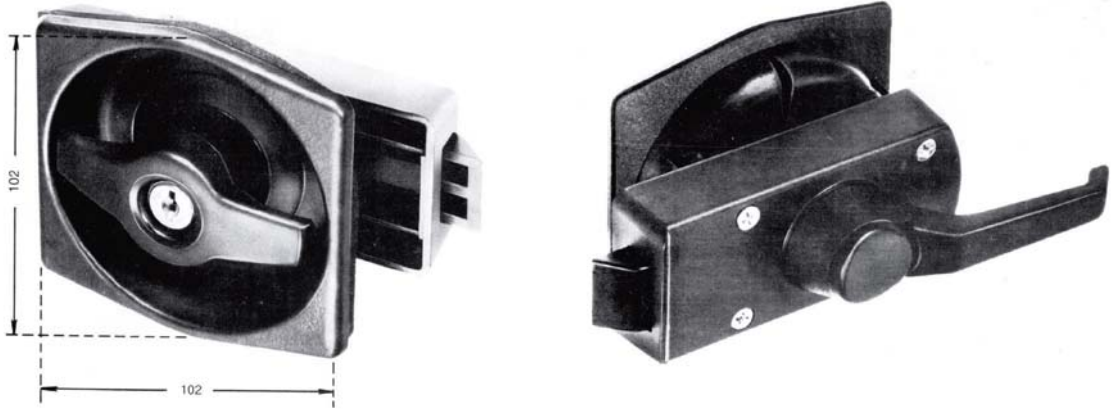

Toilet Door Locks – Recessed

Available left and right handed locks with micro-switch for 'occupied' contact. Black polyamide finish. **Weight:** 400g.

4.600-0595

Left handed toilet lock, micro-switch with sensor.

4.600-0611

Toilet Lock without micro-switch.

4.600-0596

Right handed toilet lock, micro-switch with sensor.

4.600E898

Toilet Lock without micro-switch. Keyed alike 105.