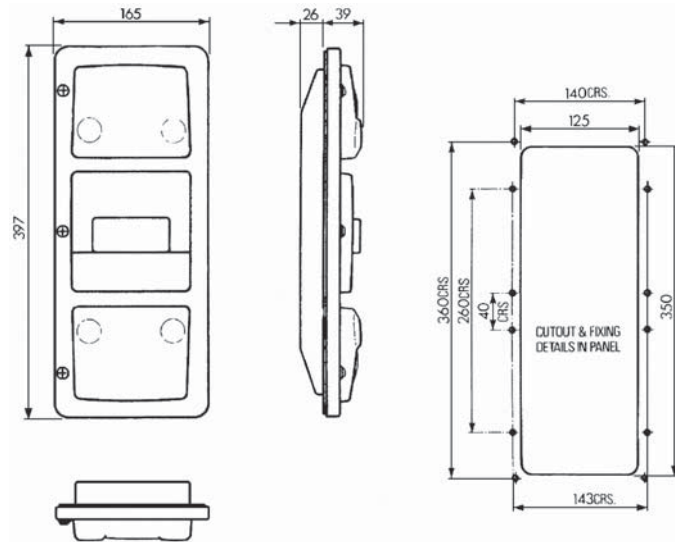

Tail Light Assembly

- 10.343SGE/R** Right Hand rear lamp assy.
10.343SGE/L Left Hand rear lamp assy.

A combined rear light unit incorporating rear light, stop light, direction indicator, reverse light and rear fog light together with a reflex reflector. The unit complies with current European Regulations.

Features

- Silver anodized, heavy gauge aluminium bezel.
- One piece moulded rubber gasket.
- Polypropylene base.
- Bezel and base hinged together and held by quick release fasteners.
- P.C.B. Wiring.

Benefits

Amber turn Indicator lamp.
 E.g. Daimier - Benz 303 for left and right hand application.

10.152-0002

Spare lens. Only for 10.152-003.

Lens: 160 x 105mm.

Installation Depth: 60mm,

Protection: 30mm.

Lens: Methacrylate, orange colour

Reflector: Chrome - vapor plated steel.

Base: Zinc pressure die-casting

Seal: Black rubber.

Weight: 400g each.