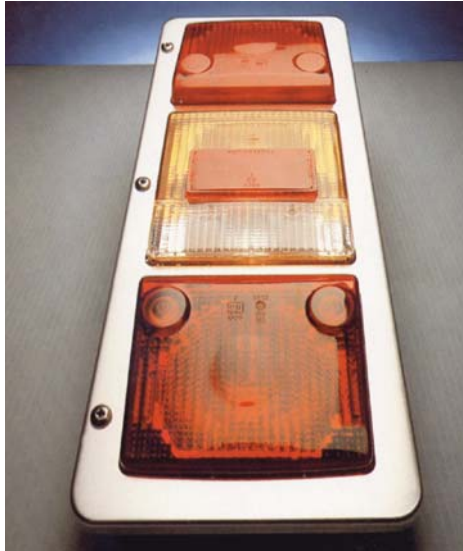

Tail Light Assembly

- 10.343SGE/R** Right Hand rear lamp assy.
10.343SGE/L Left Hand rear lamp assy.

A combined rear light unit incorporating rear light, stop light, direction indicator, reverse light and rear fog light together with a reflex reflector. The unit complies with current European Regulations.

Features

- Silver anodized, heavy gauge aluminium bezel.
- One piece moulded rubber gasket.
- Polypropylene base.
- Bezel and base hinged together and held by quick release fasteners.
- P.C.B. Wiring.

Benefits

Amber turn Indicator lamp.
 E.g. Daimier - Benz 303 for left and right hand application.

10.152-0002

Spare lens. Only for 10.152-003.

Lens: 160 x 105mm.

Installation Depth: 60mm,

Protection: 30mm.

Lens: Methacrylate, orange colour

Reflector: Chrome - vapor plated steel.

Base: Zinc pressure die-casting

Seal: Black rubber.

Weight: 400g each.