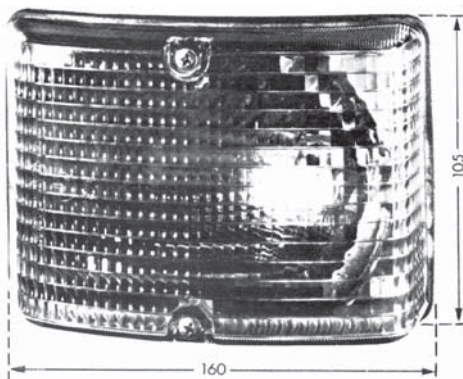

Turn Indicator Lamp

10.152-0003

Amber turn Indicator lamp.
E.g. Daimier - Benz 303 for left and right hand application.

10.152-0002

Spare lens. Only for 10.152-003.

Lens: 160 x 105mm.

Installation Depth: 60mm,

Protection: 30mm.

Lens: Methacrylate, orange colour

Reflector: Chrome - vapor plated steel.

Base: Zinc pressure die-casting

Seal: Black rubber.

Weight: 400g each.