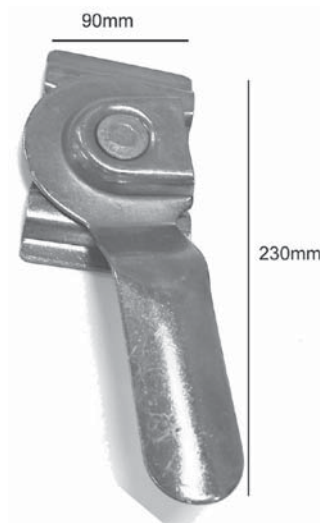

## Standard Corner Sideboard Fasteners

Cold formed steel fastener with eccentric cam action for rigid secure fixing of side and tail boards.  
Available in plain finish ex stock.

Special finishes available on application.

### 1.33205

Weld-on corner fastener set, plain finish. **1 set comprises:** 8 pieces - 4 handles & 4 tongues.

**Bulk pack:** 4 sets per pack.

### Parts

1.**33207** Handle only RH.

1.**33208** Bent tongue.

1.**33206** Handle only LH.

### 1.DI - 33205

Weld-on corner fastener, in dichromate finish.

**1 set comprises:** 8 pieces - 4 handles & 4 tongues. **Bulk pack:** 4 sets per pack.

HEAD OFFICE  
T: +61 02 8887 1200  
F: +61 02 8887 1249  
E: export@uesint.com