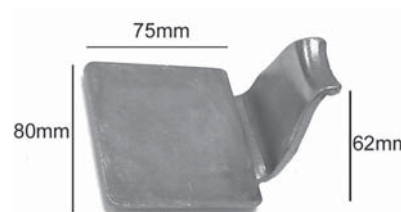

## Standard Corner Sideboard Fasteners

Cold formed steel fastener with eccentric cam action for rigid secure fixing of side and tail boards.  
Available in plain finish ex stock.

Special finishes available on application.

### 1.33205

Weld-on corner fastener set, plain finish. **1 set comprises:** 8 pieces - 4 handles & 4 tongues.

**Bulk pack:** 4 sets per pack.

### Parts

1.**33207** Handle only RH.

1.**33208** Bent tongue.

1.**33206** Handle only LH.