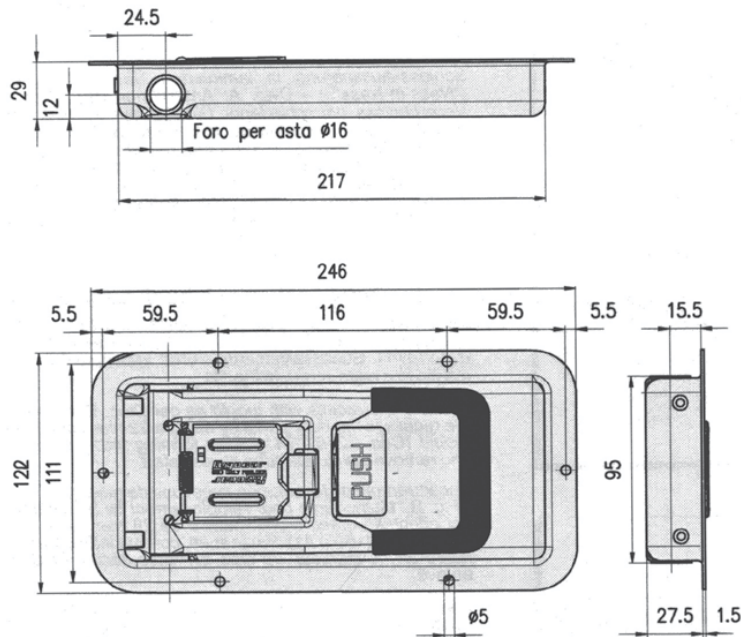

Stainless Steel Camlock

4.ART10723

'Mini-push' stainless steel recessed side door lock
29mm for rod $\varnothing 16$.

Universal keeper for horizontal operation.

HEAD OFFICE T: +61 02 8887 1200 F: +61 02 8887 1249 E: export@uesint.com	NEW SOUTH WALES T: +61 02 8787 6500 F: +61 02 8787 6599 E: uesnsw@uesint.com	QUEENSLAND T: +61 07 3623 5800 F: +61 07 3865 5605 E: uesqld@uesint.com	VICTORIA T: +61 03 8787 3100 F: +61 03 8787 3101 E: uesvic@uesint.com	SOUTH AUSTRALIA T: +61 08 8340 1599 F: +61 08 8340 4423 E: uessa@uesint.com	WESTERN AUSTRALIA T: +61 08 9249 2211 F: +61 08 9249 2022 E: ueswa@uesint.com	NORTHERN TERRITORY T: +61 08 8946 4500 F: +61 08 8946 4555 E: uesnt@uesint.com	NEW ZEALAND T: +64 09 633 4019 F: +64 09 633 0249 E: uesnz@uesint.com
---	---	--	--	--	--	---	--