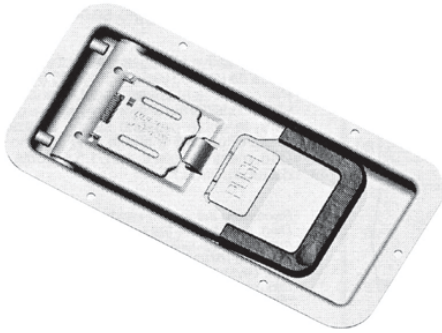

Stainless Steel Camlock

4.ART10723

'Mini-push' stainless steel recessed side door lock
29mm for rod $\varnothing 16$.

Universal keeper for horizontal operation.

HEAD OFFICE T: +61 02 8887 1200 F: +61 02 8887 1249 E: export@uesint.com	NEW SOUTH WALES T: +61 02 8787 6500 F: +61 02 8787 6599 E: uesnsw@uesint.com	QUEENSLAND T: +61 07 3623 5800 F: +61 07 3865 5605 E: uesqld@uesint.com	VICTORIA T: +61 03 8787 3100 F: +61 03 8787 3101 E: uesvic@uesint.com	SOUTH AUSTRALIA T: +61 08 8340 1599 F: +61 08 8340 4423 E: uessa@uesint.com	WESTERN AUSTRALIA T: +61 08 9249 2211 F: +61 08 9249 2022 E: ueswa@uesint.com	NORTHERN TERRITORY T: +61 08 8946 4500 F: +61 08 8946 4555 E: uesnt@uesint.com	NEW ZEALAND T: +64 09 633 4019 F: +64 09 633 0249 E: uesnz@uesint.com
---	---	--	--	--	--	---	--