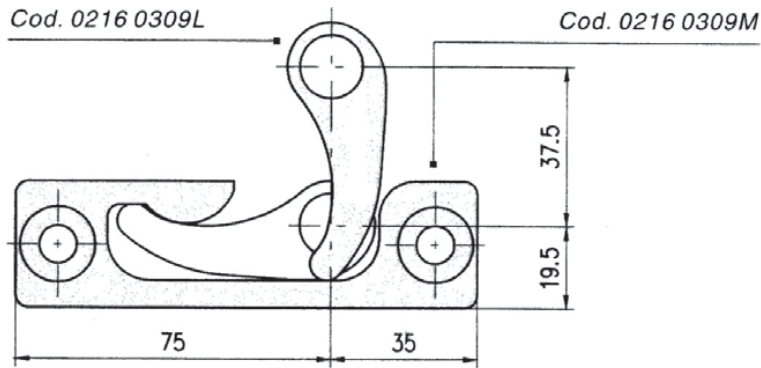

Stainless Steel Camlock

4.ART10723

'Mini-push' stainless steel recessed side door lock
29mm for rod $\varnothing 16$.

Universal keeper for horizontal operation.

HEAD OFFICE T: +61 02 8887 1200 F: +61 02 8887 1249 E: export@uesint.com	NEW SOUTH WALES T: +61 02 8787 6500 F: +61 02 8787 6599 E: uesnsw@uesint.com	QUEENSLAND T: +61 07 3623 5800 F: +61 07 3865 5605 E: uesqld@uesint.com	VICTORIA T: +61 03 8787 3100 F: +61 03 8787 3101 E: uesvic@uesint.com	SOUTH AUSTRALIA T: +61 08 8340 1599 F: +61 08 8340 4423 E: uessa@uesint.com	WESTERN AUSTRALIA T: +61 08 9249 2211 F: +61 08 9249 2022 E: ueswa@uesint.com	NORTHERN TERRITORY T: +61 08 8946 4500 F: +61 08 8946 4555 E: uesnt@uesint.com	NEW ZEALAND T: +64 09 633 4019 F: +64 09 633 0249 E: uesnz@uesint.com
---	---	--	--	--	--	---	--