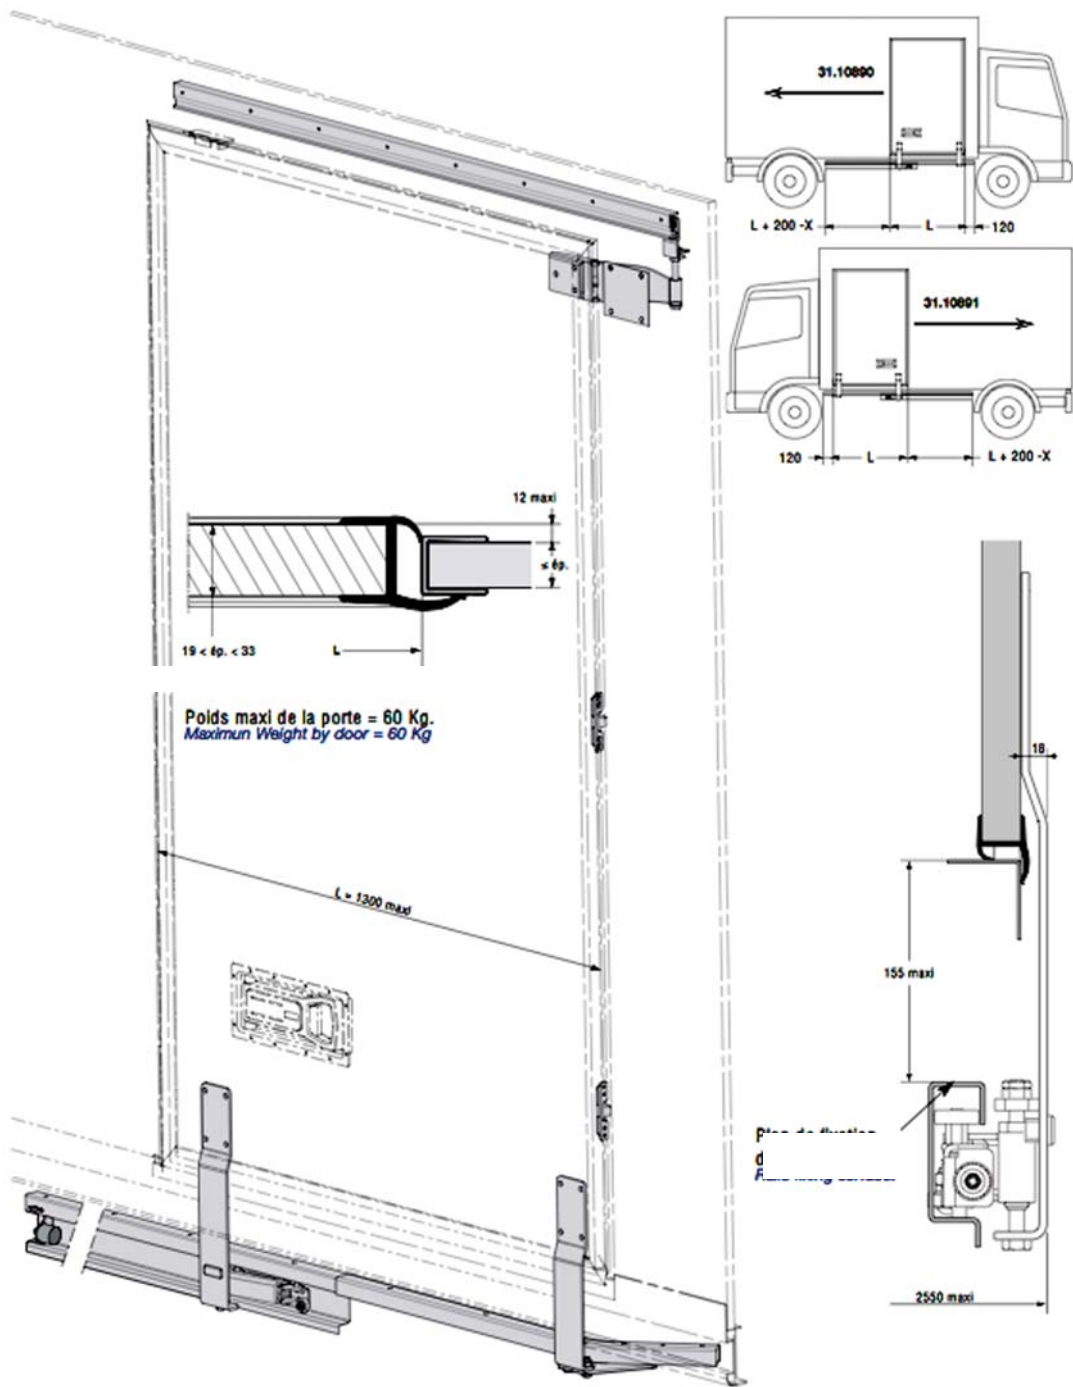

SLIDING SIDE DOOR HARDWARE

2.3110890 Right hand complete hardware kit.

2.3110891 Left Hand complete hardware kit.

HEAD OFFICE
T: +61 02 8887 1200
F: +61 02 8887 1249
E: export@uesint.com

NEW SOUTH WALES
T: +61 02 8787 6500
F: +61 02 8787 6599
E: uesnsw@uesint.com