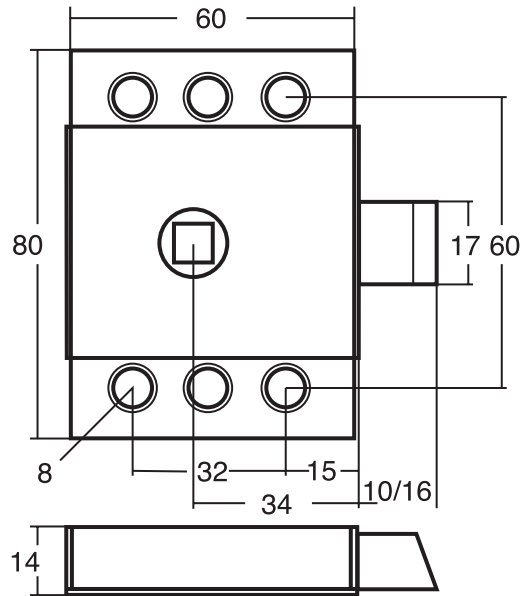

### 4.3/17332

Utility slam latch 16mm bolt.

### 4.3/17330

Utility slam latch 10mm bolt.