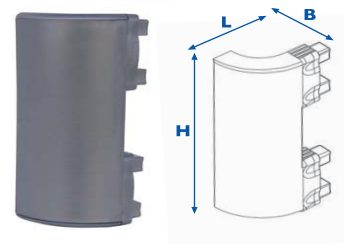

Side Protection Bars

8.TL101005 Side Protection Bars. Grey Plastic. 3.25mt.

8.TL101000 Side Protection Bars. Grey Plastic. 5.0mt.

8.TL101021 Side Protection Bars. Grey Plastic. 6.5mt.

8.TK3027 Side Protection Bar Brackets. Hot Galvanised.

8.TK1040 Header 500mm. Grey.

8.TK1090 Fixing Insert for Protection Bars.

8.TK1095 End Cap for Side Protection Bars. Grey Plastic.