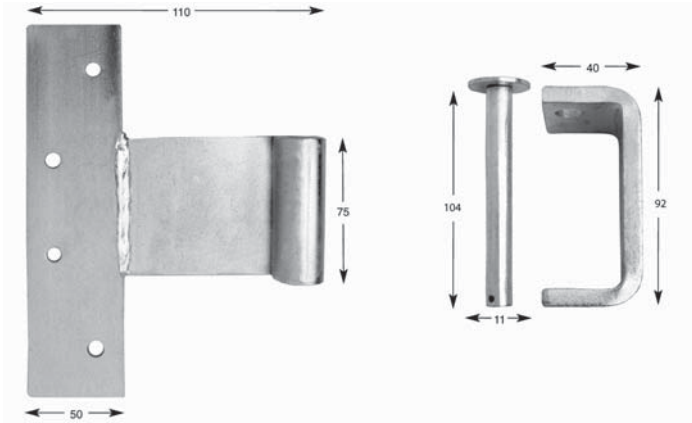

Side Door Recess Locking System

4.FM201

Hinge zinc plated.
Hinges are supplied complete with bush, butt, plate and pin.

4.FM211

Recess dish universal.

- | | |
|---------------------|-------------------------|
| Complete kit | 1 - 4.FM205 Hinge |
| 3 - 4.FM201 Hinges | 3 - 4.FM207 Cams |
| 3 - 4.FM203 Plates | 3 - 4.FM209 Keepers |
| 1 - 4.FM205 Handle | 1 - 4.FM211 Recess dish |

4.FM207

Cam zinc plated.

4.FM203

Plate - zinc plated.

4.FM209

Keeper zinc plated.

4.FM205

Handle zinc plated.