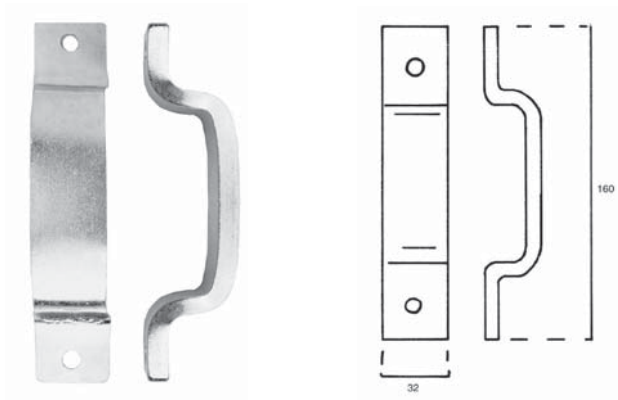

Side Door Recess Locking System

4.FM201

Hinge zinc plated.
Hinges are supplied complete with bush, butt, plate and pin.

4.FM211

Recess dish universal.

- | | |
|---------------------|-------------------------|
| Complete kit | 1 - 4.FM205 Hinge |
| 3 - 4.FM201 Hinges | 3 - 4.FM207 Cams |
| 3 - 4.FM203 Plates | 3 - 4.FM209 Keepers |
| 1 - 4.FM205 Handle | 1 - 4.FM211 Recess dish |

4.FM207

Cam zinc plated.

4.FM203

Plate - zinc plated.

4.FM209

Keeper zinc plated.

4.FM205

Handle zinc plated.