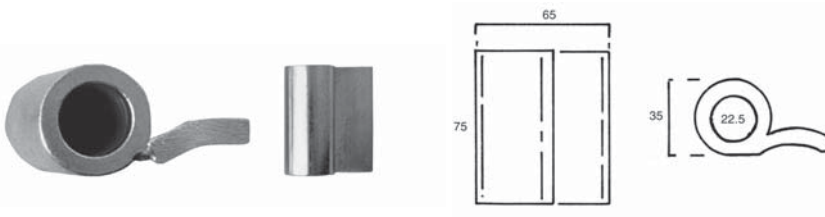

Side Door Recess Locking System

4.FM201

Hinge zinc plated.
Hinges are supplied complete with bush, butt, plate and pin.

4.FM211

Recess dish universal.

- | | |
|---------------------|-------------------------|
| Complete kit | 1 - 4.FM205 Hinge |
| 3 - 4.FM201 Hinges | 3 - 4.FM207 Cams |
| 3 - 4.FM203 Plates | 3 - 4.FM209 Keepers |
| 1 - 4.FM205 Handle | 1 - 4.FM211 Recess dish |

4.FM207

Cam zinc plated.

4.FM203

Plate - zinc plated.

4.FM209

Keeper zinc plated.

4.FM205

Handle zinc plated.