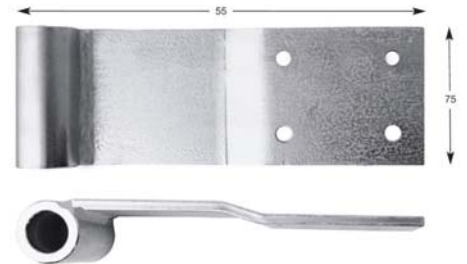

Side Door Recess Locking System

4.FM201

Hinge zinc plated.
Hinges are supplied complete with bush, butt, plate and pin.

4.FM211

Recess dish universal.

- | | |
|---------------------|-------------------------|
| Complete kit | 1 - 4.FM205 Hinge |
| 3 - 4.FM201 Hinges | 3 - 4.FM207 Cams |
| 3 - 4.FM203 Plates | 3 - 4.FM209 Keepers |
| 1 - 4.FM205 Handle | 1 - 4.FM211 Recess dish |

4.FM207

Cam zinc plated.

4.FM203

Plate - zinc plated.

4.FM209

Keeper zinc plated.

4.FM205

Handle zinc plated.