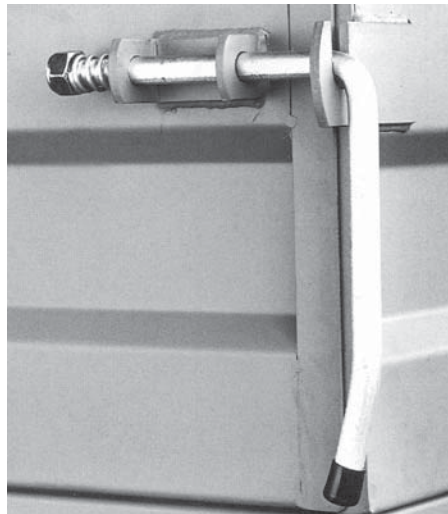

Side Board Fasteners

1. UES051197

Heavy duty corner fastener complete with handle and catch plate.

Tray Body Over Centre Fastener

1. ART9085258 (alternate part 1. UES200)

Tray body over centre catch adjustable zinc plated. **Weight:** 0,430kg.

(Part No. includes catch plate ART 908 5254).

Catch plate. **Weight:** 0,050kg.