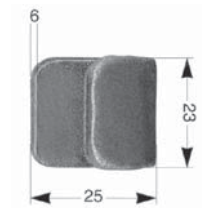

Side Board Fasteners

1. UES051197

Heavy duty corner fastener complete with handle and catch plate.

Tray Body Over Centre Fastener

1. ART9085258 (alternate part 1. UES200)

Tray body over centre catch adjustable zinc plated. **Weight:** 0,430kg.

(Part No. includes catch plate ART 908 5254).

Catch plate. **Weight:** 0,050kg.