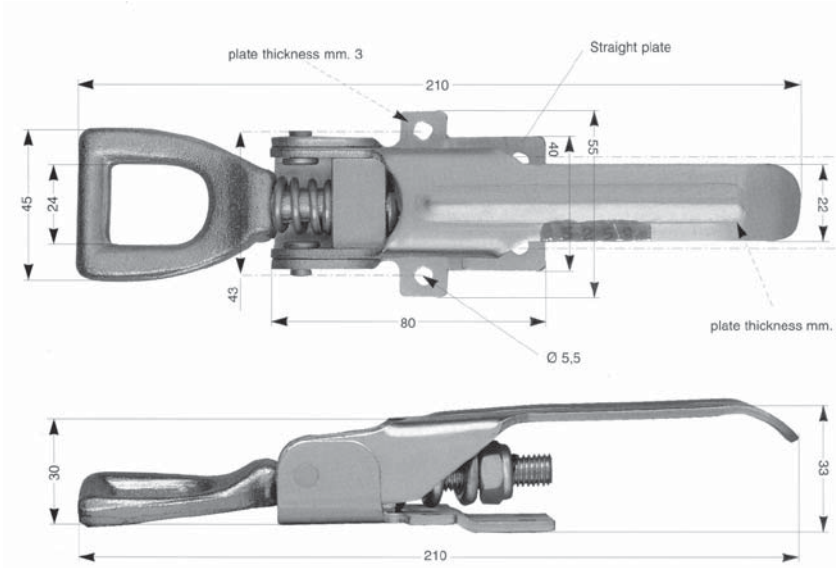

Side Board Fasteners

1. UES051197

Heavy duty corner fastener complete with handle and catch plate.

Tray Body Over Centre Fastener

1. ART9085258 (alternate part 1. UES200)

Tray body over centre catch adjustable zinc plated. **Weight:** 0,430kg.

(Part No. includes catch plate ART 908 5254).

Catch plate. **Weight:** 0,050kg.