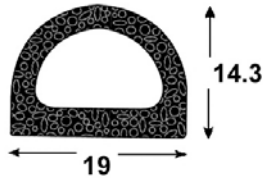

# Self Adhesive Extrusion

**6.AMX202HT-25**

Rubber seal.  
Acrylic based adhesive.

**6.AMX1333HT-50**

Rubber seal.  
Acrylic based adhesive.

**6.X109HT**

Rubber seal 30.5m roll.  
Acrylic based adhesive.

**6.X119HT**

Rubber seal 30m roll.  
Acrylic based adhesive.

**6.X125HT**

Rubber seal 30m roll.  
Acrylic based adhesive.

**6.X135HT**

Rubber seal.  
Acrylic based adhesive.

**6.RSC5/16**

Redi-stick-chrome. Flexible PVC trim with chrome mylar cover.  
Comes in 152.4m roll.