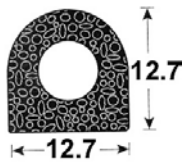

# Self Adhesive Extrusion

**6.AMX202HT-25**

Rubber seal.  
Acrylic based adhesive.

**6.AMX1333HT-50**

Rubber seal.  
Acrylic based adhesive.

**6.X109HT**

Rubber seal 30.5m roll.  
Acrylic based adhesive.

**6.X119HT**

Rubber seal 30m roll.  
Acrylic based adhesive.

**6.X125HT**

Rubber seal 30m roll.  
Acrylic based adhesive.

**6.X135HT**

Rubber seal.  
Acrylic based adhesive.

**6.RSC5/16**

Redi-stick-chrome. Flexible PVC trim with chrome mylar cover.  
Comes in 152.4m roll.