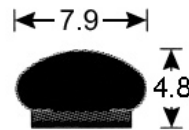

Rubber seal 30m roll.  
Acrylic based adhesive.

**6.X125HT**

Rubber seal 30m roll.  
Acrylic based adhesive.

**6.X135HT**

Rubber seal.  
Acrylic based adhesive.

**6.RSC5/16**

Redi-stick-chrome. Flexible PVC trim with chrome mylar cover.  
Comes in 152.4m roll.