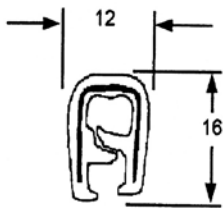

Rubber seal 30m roll.  
Acrylic based adhesive.

**6.X125HT**

Rubber seal 30m roll.  
Acrylic based adhesive.

**6.X135HT**

Rubber seal.  
Acrylic based adhesive.

**6.RSC5/16**

Redi-stick-chrome. Flexible PVC trim with chrome mylar cover.  
Comes in 152.4m roll.

## Pinchweld - EPDM Rubber And Sponge

**6.66-002**

**6.66-003**

**6.66-004**

**6.66-005**

**6.66-006**

**6.66-007**

**6.66-008**