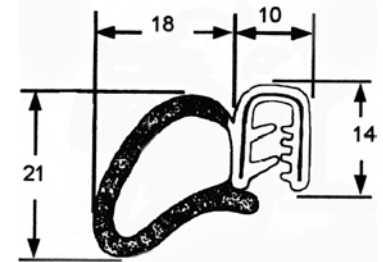

6.66-013

HEAD OFFICE T: +61 02 8887 1200 F: +61 02 8887 1249 E: export@uesint.com	NEW SOUTH WALES T: +61 02 8787 6500 F: +61 02 8787 6599 E: uesnsw@uesint.com	QUEENSLAND T: +61 07 3623 5800 F: +61 07 3865 5605 E: uesqld@uesint.com	VICTORIA T: +61 03 8787 3100 F: +61 03 8787 3101 E: uesvic@uesint.com	SOUTH AUSTRALIA T: +61 08 8340 1599 F: +61 08 8340 4423 E: uessa@uesint.com	WESTERN AUSTRALIA T: +61 08 9249 2211 F: +61 08 9249 2022 E: ueswa@uesint.com	NORTHERN TERRITORY T: +61 08 8946 4500 F: +61 08 8946 4555 E: uesnt@uesint.com	NEW ZEALAND T: +64 09 633 4019 F: +64 09 633 0249 E: uesnz@uesint.com