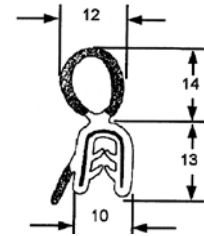

Rubber seal 30m roll.  
Acrylic based adhesive.

**6.X125HT**

Rubber seal 30m roll.  
Acrylic based adhesive.

**6.X135HT**

Rubber seal.  
Acrylic based adhesive.

**6.RSC5/16**

Redi-stick-chrome. Flexible PVC trim with chrome mylar cover.  
Comes in 152.4m roll.

## Pinchweld - EPDM Rubber And Sponge

**6.66-002**

**6.66-003**

**6.66-004**

**6.66-005**

**6.66-006**

**6.66-007**

**6.66-008**