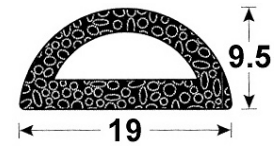

# Self Adhesive Extrusion

**6.AMX202HT-25**

Rubber seal.  
Acrylic based adhesive.

**6.AMX1333HT-50**

Rubber seal.  
Acrylic based adhesive.

**6.X109HT**

Rubber seal 30.5m roll.  
Acrylic based adhesive.

**6.X119HT**

Rubber seal 30m roll.  
Acrylic based adhesive.

**6.X125HT**

Rubber seal 30m roll.  
Acrylic based adhesive.

**6.X135HT**

Rubber seal.  
Acrylic based adhesive.

**6.RSC5/16**

Redi-stick-chrome. Flexible PVC trim with chrome mylar cover.  
Comes in 152.4m roll.