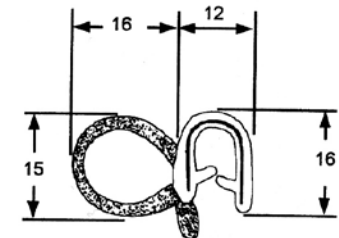

Rubber seal 30m roll.  
Acrylic based adhesive.

**6.X125HT**

Rubber seal 30m roll.  
Acrylic based adhesive.

**6.X135HT**

Rubber seal.  
Acrylic based adhesive.

**6.RSC5/16**

Redi-stick-chrome. Flexible PVC trim with chrome mylar cover.  
Comes in 152.4m roll.

## Pinchweld - EPDM Rubber And Sponge

**6.66-002**

**6.66-003**

**6.66-004**

**6.66-005**

**6.66-006**

**6.66-007**

**6.66-008**