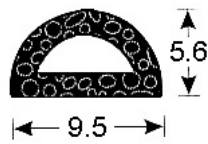

# Self Adhesive Extrusion

**6.AMX202HT-25**

Rubber seal.  
Acrylic based adhesive.

**6.AMX1333HT-50**

Rubber seal.  
Acrylic based adhesive.

**6.X109HT**

Rubber seal 30.5m roll.  
Acrylic based adhesive.

**6.X119HT**

Rubber seal 30m roll.  
Acrylic based adhesive.

**6.X125HT**

Rubber seal 30m roll.  
Acrylic based adhesive.

**6.X135HT**

Rubber seal.  
Acrylic based adhesive.

**6.RSC5/16**

Redi-stick-chrome. Flexible PVC trim with chrome mylar cover.  
Comes in 152.4m roll.