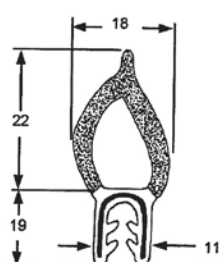

6.66-007

6.66-011