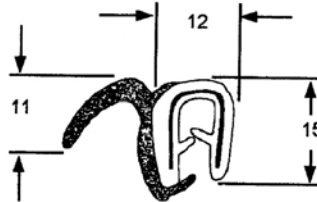

Rubber seal 30m roll.  
Acrylic based adhesive.

**6.X125HT**

Rubber seal 30m roll.  
Acrylic based adhesive.

**6.X135HT**

Rubber seal.  
Acrylic based adhesive.

**6.RSC5/16**

Redi-stick-chrome. Flexible PVC trim with chrome mylar cover.  
Comes in 152.4m roll.

## Pinchweld - EPDM Rubber And Sponge

**6.66-002**

**6.66-003**

**6.66-004**

**6.66-005**

**6.66-006**

**6.66-007**

**6.66-008**