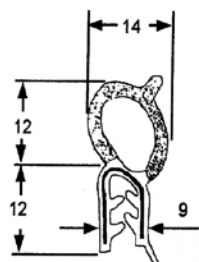

Self Adhesive Extrusion

Rubber seal.
Acrylic based adhesive.

Rubber seal.
Acrylic based adhesive.

Rubber seal 30.5m roll.
Acrylic based adhesive.

Rubber seal 30m roll.
Acrylic based adhesive.

Rubber seal 30m roll.
Acrylic based adhesive.

Rubber seal.
Acrylic based adhesive.

Redi-stick-chrome. Flexible PVC trim with chrome mylar cover.
Comes in 152.4m roll.

Pinchweld - EPDM Rubber And Sponge

6.66-010

HEAD OFFICE T: +61 02 8887 1200 F: +61 02 8887 1249 E: export@uesint.com	NEW SOUTH WALES T: +61 02 8787 6500 F: +61 02 8787 6599 E: uesnsw@uesint.com	QUEENSLAND T: +61 07 3623 5800 F: +61 07 3865 5605 E: uesqld@uesint.com	VICTORIA T: +61 03 8787 3100 F: +61 03 8787 3101 E: uesvic@uesint.com	SOUTH AUSTRALIA T: +61 08 8340 1599 F: +61 08 8340 4423 E: uessa@uesint.com	WESTERN AUSTRALIA T: +61 08 9249 2211 F: +61 08 9249 2022 E: ueswa@uesint.com	NORTHERN TERRITORY T: +61 08 8946 4500 F: +61 08 8946 4555 E: uesnt@uesint.com	NEW ZEALAND T: +64 09 633 4019 F: +64 09 633 0249 E: uesnz@uesint.com