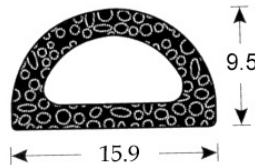

# Self Adhesive Extrusion

**6.AMX202HT-25**

Rubber seal.  
Acrylic based adhesive.

**6.AMX1333HT-50**

Rubber seal.  
Acrylic based adhesive.

**6.X109HT**

Rubber seal 30.5m roll.  
Acrylic based adhesive.

**6.X119HT**

Rubber seal 30m roll.  
Acrylic based adhesive.

**6.X125HT**

Rubber seal 30m roll.  
Acrylic based adhesive.

**6.X135HT**

Rubber seal.  
Acrylic based adhesive.

**6.RSC5/16**

Redi-stick-chrome. Flexible PVC trim with chrome mylar cover.  
Comes in 152.4m roll.