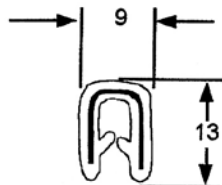

Rubber seal 30m roll.  
Acrylic based adhesive.

**6.X125HT**

Rubber seal 30m roll.  
Acrylic based adhesive.

**6.X135HT**

Rubber seal.  
Acrylic based adhesive.

**6.RSC5/16**

Redi-stick-chrome. Flexible PVC trim with chrome mylar cover.  
Comes in 152.4m roll.

## Pinchweld - EPDM Rubber And Sponge

**6.66-002**

**6.66-003**

**6.66-004**

**6.66-005**

**6.66-006**

**6.66-007**

**6.66-008**