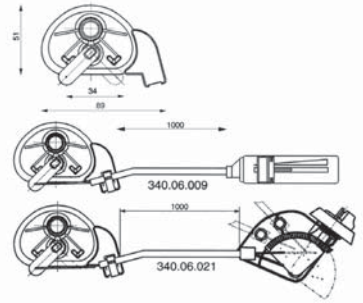

Remote Controls

Valve Set
7.340.06.021

Remote control linear lever. **Button Colour:** Red. Black.
Colour Dish: Black. **Colour Arrow:**

Not all items held in stock. Please contact your local Branch for more information.

Heater and Blower Accessories

QDC Connector

7.340.24.060

Connector for air duct pipe $\varnothing 40$. **Colour:** Black.

Y Connector Piece

7.340.24.072

Closable rotating air vent. Type equal.

- $\varnothing A$ $\varnothing 50$ mm.
- $\varnothing B$ $\varnothing 50$ mm.
- $\varnothing C$ $\varnothing 50$ mm.

7.340.24.078

Closable rotating air vent. Type reduction.

- $\varnothing A$ $\varnothing 55$ mm.
- $\varnothing B$ $\varnothing 45$ mm.
- $\varnothing C$ $\varnothing 45$ mm.