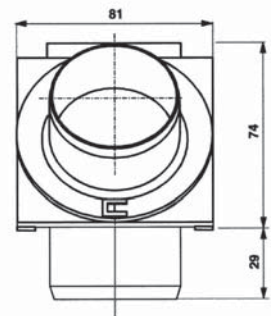

Heater and Blower Accessories

QDC Connector

7.340.24.060

Connector for air duct pipe $\varnothing 40$. **Colour:** Black.

Y Connector Piece

7.340.24.072

Closable rotating air vent. Type equal.

- $\varnothing A$ $\varnothing 50$ mm.
- $\varnothing B$ $\varnothing 50$ mm.
- $\varnothing C$ $\varnothing 50$ mm.

7.340.24.078

Closable rotating air vent. Type reduction.

- $\varnothing A$ $\varnothing 55$ mm.
- $\varnothing B$ $\varnothing 45$ mm.
- $\varnothing C$ $\varnothing 45$ mm.