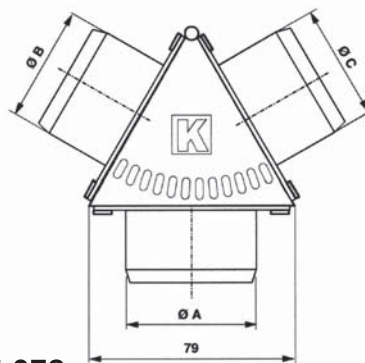

Heater and Blower Accessories

QDC Connector

7.340.24.060

Connector for air duct pipe $\varnothing 40$. **Colour:** Black.

Y Connector Piece

7.340.24.072

Closable rotating air vent. Type equal.

- $\varnothing A$ $\varnothing 50$ mm.
- $\varnothing B$ $\varnothing 50$ mm.
- $\varnothing C$ $\varnothing 50$ mm.

7.340.24.078

Closable rotating air vent. Type reduction.

- $\varnothing A$ $\varnothing 55$ mm.
- $\varnothing B$ $\varnothing 45$ mm.
- $\varnothing C$ $\varnothing 45$ mm.