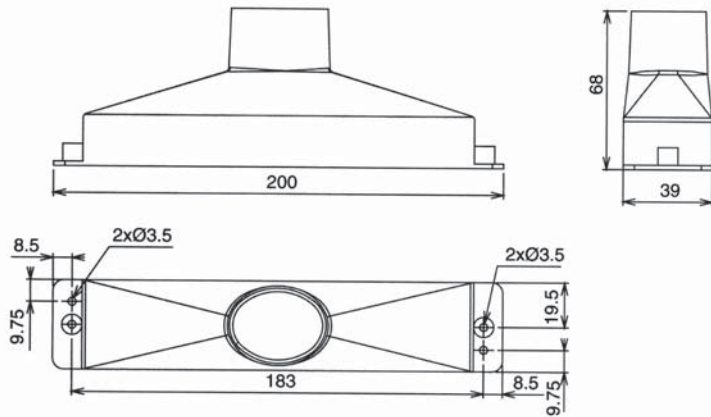

Remote Controls

Valve Set
7.340.06.021

Remote control linear lever. **Button Colour:** Red. Black.
Colour Dish: Black. **Colour Arrow:**

Not all items held in stock. Please contact your local Branch for more information.

Heater and Blower Accessories

QDC Connector

7.340.24.060

Connector for air duct pipe $\varnothing 40$. **Colour:** Black.

Y Connector Piece

7.340.24.072

Closable rotating air vent. Type equal.

- $\varnothing A$ $\varnothing 50$ mm.
- $\varnothing B$ $\varnothing 50$ mm.
- $\varnothing C$ $\varnothing 50$ mm.

7.340.24.078

Closable rotating air vent. Type reduction.

- $\varnothing A$ $\varnothing 55$ mm.
- $\varnothing B$ $\varnothing 45$ mm.
- $\varnothing C$ $\varnothing 45$ mm.