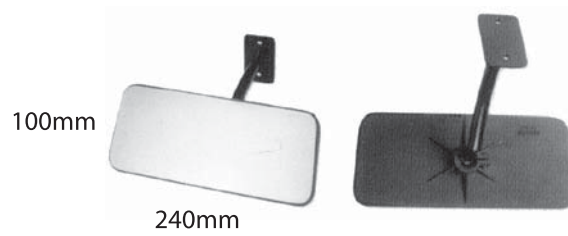

Rear View Mirror

9.1831C

Internal mirror,
convex glass with bracket.

Mirror Arms

9.20-669-00

Long arm.

9.20-355-00

Short arm.