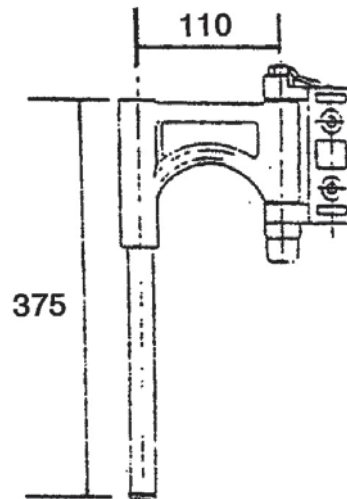

Rear View Mirror

9.1831C

Internal mirror,
convex glass with bracket.

Mirror Arms

9.20-669-00

Long arm.

9.20-355-00

Short arm.