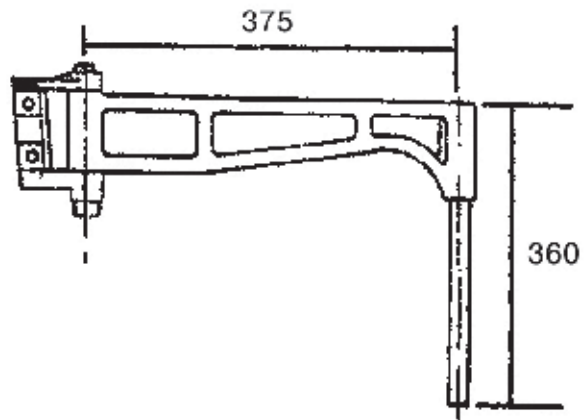

Rear View Mirror

9.1831C

Internal mirror,
convex glass with bracket.

Mirror Arms

9.20-669-00

Long arm.

9.20-355-00

Short arm.