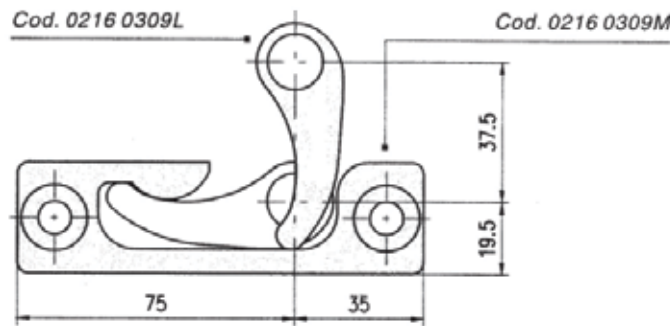

## Recessed Camlocks

### 4.ART10116

'Push' stainless steel recessed side door lock 35mm with internal release option.

Universal keeper for horizontal operation.