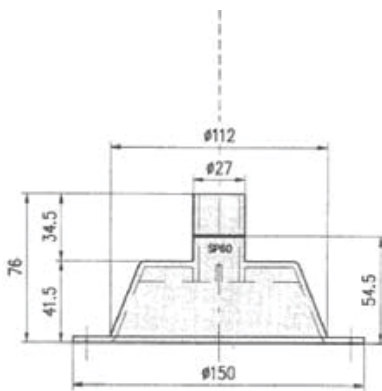

Push Locks

4.ART254.0

Device for inside release to be used on 'Push' lock.

4.ART254.0 is optional for 4.ART10092 and 4.ART10116.