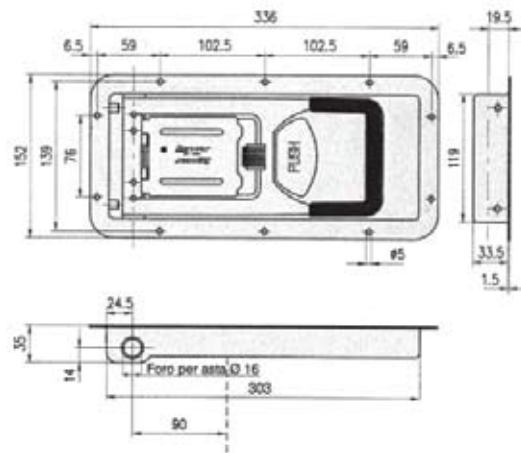

## Recessed Camlocks

### 4.ART10116

'Push' stainless steel recessed side door lock 35mm with internal release option.

Universal keeper for horizontal operation.