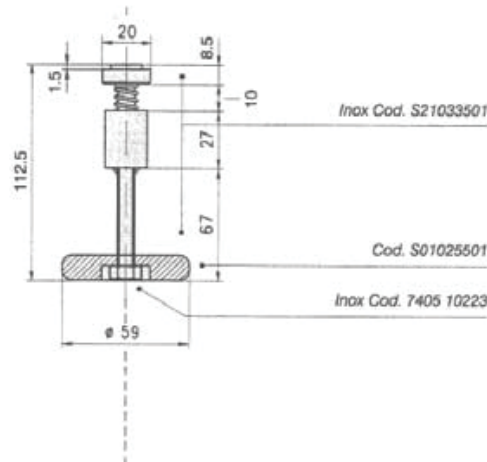

## Recessed Camlocks

### 4.ART10116

'Push' stainless steel recessed side door lock 35mm with internal release option.

Universal keeper for horizontal operation.

### 4.ART254.0

Device for inside release to be used on 'Push' lock.

4.ART254.0 is optional for 4.ART10092 and 4.ART10116.