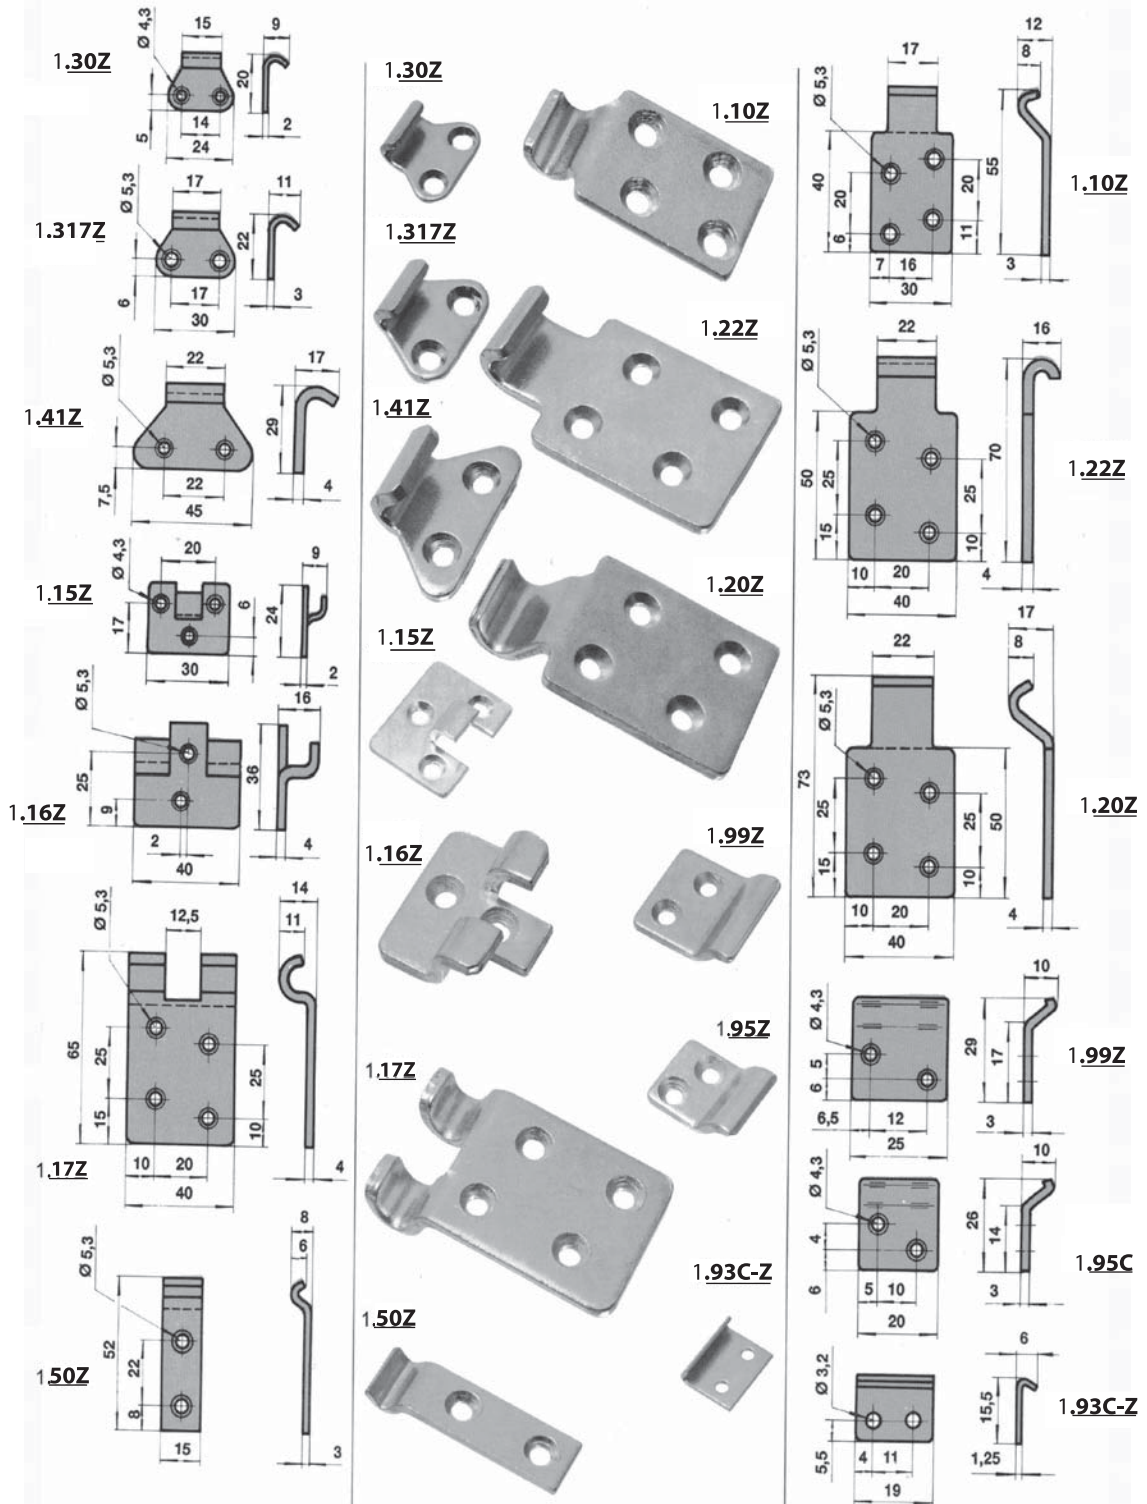

Ojop Fasteners - Hook Plates

See page 1-47 for latch combinations and recommended loads.

HEAD OFFICE
T: +61 02 8887 1200
F: +61 02 8887 1249
E: export@uesint.com

NEW SOUTH WALES
T: +61 02 8787 6500
F: +61 02 8787 6599
E: uesnsw@uesint.com