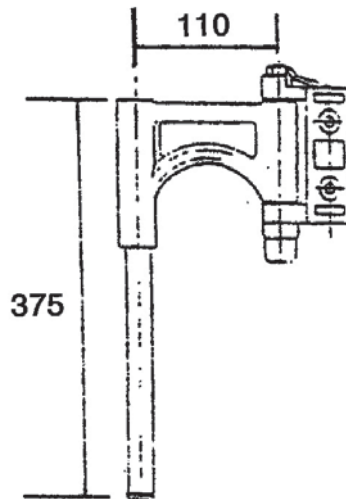

Rear View Mirror

9.1831C

Internal mirror,
convex glass with bracket.

Mirror Arms

9.20-669-00

Long arm.

9.20-355-00

Short arm.