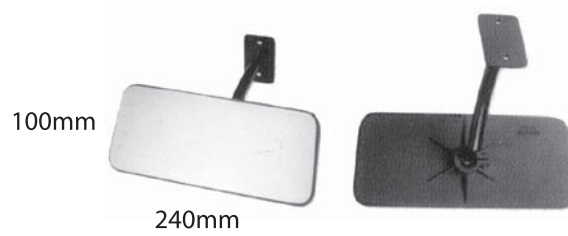

Rear View Mirror

9.1831C

Internal mirror,
convex glass with bracket.

Mirror Arms

9.20-669-00

Long arm.

9.20-355-00

Short arm.