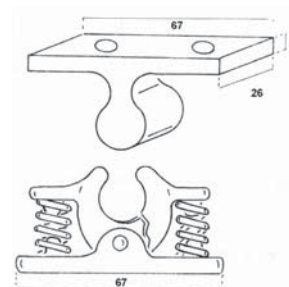

1.UES2132

Door retaining catch. Malleable iron zinc plated. Complete set.

HEAD OFFICE
T: +61 02 8887 1200
F: +61 02 8887 1249
E: export@uesint.com

NEW SOUTH WALES
T: +61 02 8787 6500
F: +61 02 8787 6599
E: uesnsw@uesint.com

QUEENSLAND
T: +61 07 3623 5800
F: +61 07 3865 5605
E: uesqld@uesint.com

VICTORIA
T: +61 03 8787 3100
F: +61 03 8787 3101
E: uesvic@uesint.com

SOUTH AUSTRALIA
T: +61 08 8340 1599
F: +61 08 8340 4423
E: uessa@uesint.com

WESTERN AUSTRALIA
T: +61 08 9249 2211
F: +61 08 9249 2022
E: ueswa@uesint.com

NORTHERN TERRITORY
T: +61 08 8946 4500
F: +61 08 8946 4555
E: uesnt@uesint.com

NEW ZEALAND
T: +64 09 633 4019
F: +64 09 633 0249
E: uesnz@uesint.com