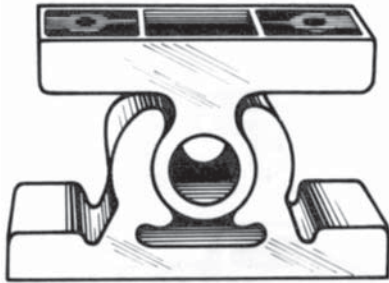

## Large Nylon Door Catches

### 1.33146 (complete set)

Specially designed for use on all types of vehicles using hinged and sliding doors such as: vans, floats, travelling shops, caravans, tractors and civil engineering vehicles and equipment.

### 1.33148

Male part only