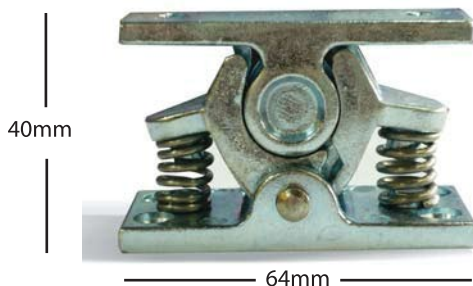

Die-cast Catches

1.2132ZD

Door retaining catch zinc die cast body with stainless steel springs. Complete set.