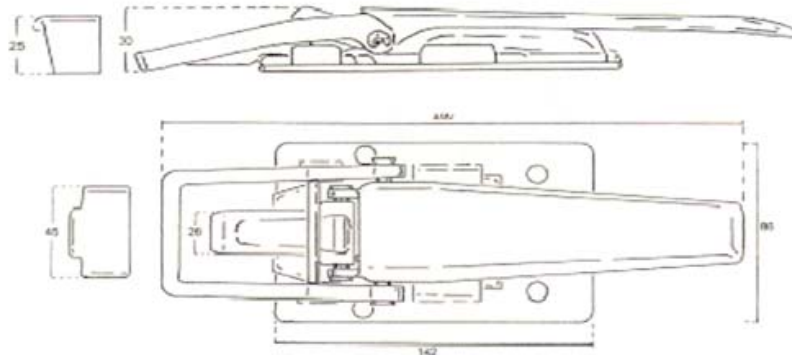

Weld-On Single Flat Fastener

1.33209RH

Weld-on fastener set, plain finish RH.

1.33209LH

Weld-on fastener set, plain finish LH.

Parts

1.33211 Handle only RH.

1.33210 Handle only LH.

Large Over Centre Slide Board Catch

1.5482/011

Over centre side board catch heavy duty fastener spring loaded zinc plated.