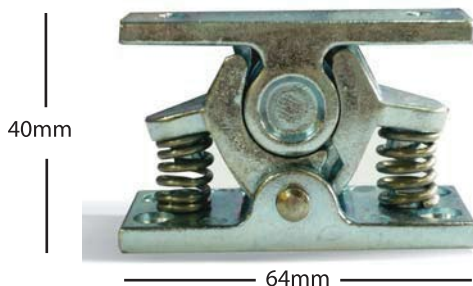

Die-cast Catches

1.2132ZD

Door retaining catch zinc die cast body with stainless steel springs. Complete set.