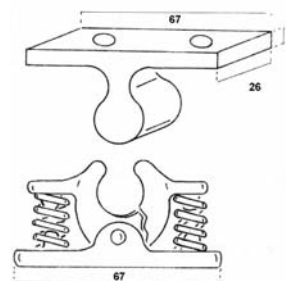

1.UES2132

Door retaining catch. Malleable iron zinc plated. Complete set.

HEAD OFFICE
T: +61 02 8887 1200
F: +61 02 8887 1249
E: export@uesint.com

NEW SOUTH WALES
T: +61 02 8787 6500
F: +61 02 8787 6599
E: uesnsw@uesint.com

QUEENSLAND
T: +61 07 3623 5800
F: +61 07 3865 5605
E: uesqld@uesint.com

VICTORIA
T: +61 03 8787 3100
F: +61 03 8787 3101
E: uesvic@uesint.com

SOUTH AUSTRALIA
T: +61 08 8340 1599
F: +61 08 8340 4423
E: uessa@uesint.com

WESTERN AUSTRALIA
T: +61 08 9249 2211
F: +61 08 9249 2022
E: ueswa@uesint.com

NORTHERN TERRITORY
T: +61 08 8946 4500
F: +61 08 8946 4555
E: uesnt@uesint.com

NEW ZEALAND
T: +64 09 633 4019
F: +64 09 633 0249
E: uesnz@uesint.com