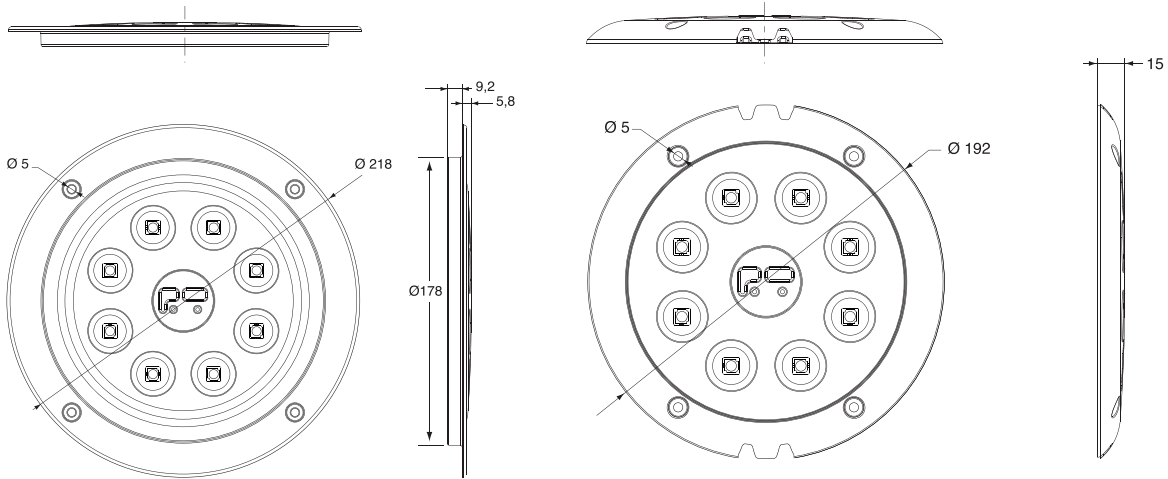

LED Ceiling Light & Timer

10.40.52230
White recessed 8 LEDs aluminium ceiling light.

10.40.52240
White external 8 LEDs aluminium ceiling light.

10.40.51914
Timer switch.
Adjustable delay 0/10/20/45 mins.
End of delay flashing.
Voltage 12 – 24 volts.
Temperature Range. -30C / + 50C