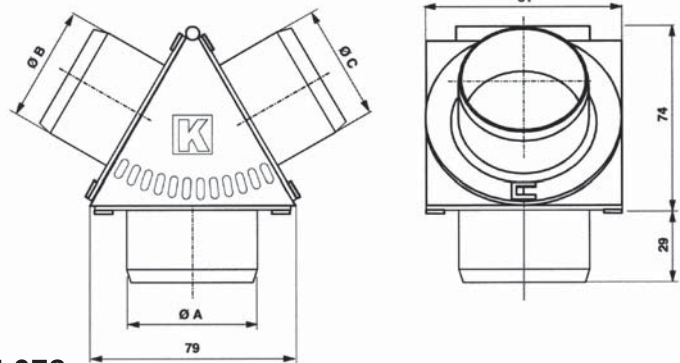

Heater and Blower Accessories

QDC Connector

7.340.24.060

Connector for air duct pipe $\varnothing 40$. **Colour:** Black.

Y Connector Piece

7.340.24.072

Closable rotating air vent. Type equal.

- $\varnothing A$ $\varnothing 50$ mm.
- $\varnothing B$ $\varnothing 50$ mm.
- $\varnothing C$ $\varnothing 50$ mm.

7.340.24.078

Closable rotating air vent. Type reduction.

- $\varnothing A$ $\varnothing 55$ mm.
- $\varnothing B$ $\varnothing 45$ mm.
- $\varnothing C$ $\varnothing 45$ mm.