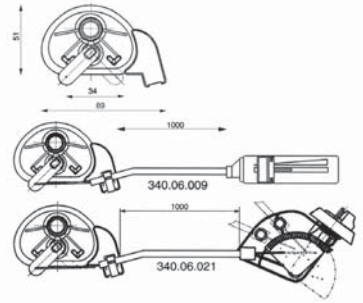

Remote Controls

Valve Set
7.340.06.021

Remote control linear lever. **Button Colour:** Red. Black.
Colour Dish: Black. **Colour Arrow:**

Not all items held in stock. Please contact your local Branch for more information.

Heater and Blower Accessories

QDC Connector

7.340.24.060

Connector for air duct pipe $\varnothing 40$. **Colour:** Black.

Y Connector Piece

7.340.24.072

Closable rotating air vent. Type equal.

- $\varnothing A$ $\varnothing 50$ mm.
- $\varnothing B$ $\varnothing 50$ mm.
- $\varnothing C$ $\varnothing 50$ mm.

7.340.24.078

Closable rotating air vent. Type reduction.

- $\varnothing A$ $\varnothing 55$ mm.
- $\varnothing B$ $\varnothing 45$ mm.
- $\varnothing C$ $\varnothing 45$ mm.