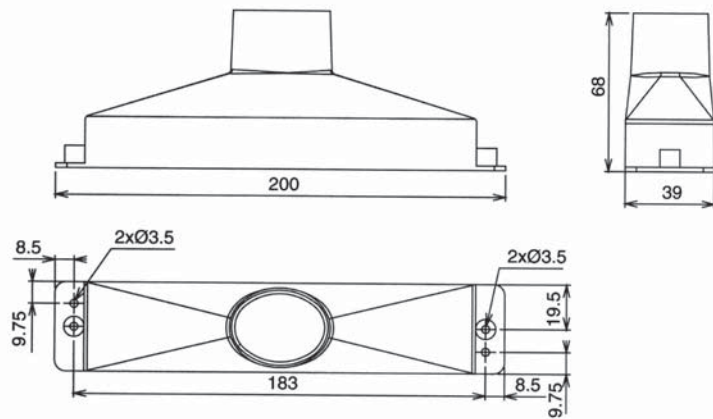

Remote Controls

Valve Set
7.340.06.021

Remote control linear lever. **Button Colour:** Red. Black.
Colour Dish: Black. **Colour Arrow:**

Not all items held in stock. Please contact your local Branch for more information.

Heater and Blower Accessories

QDC Connector

7.340.24.060

Connector for air duct pipe $\varnothing 40$. **Colour:** Black.

Y Connector Piece

7.340.24.072

Closable rotating air vent. Type equal.

- $\varnothing A$ $\varnothing 50$ mm.
- $\varnothing B$ $\varnothing 50$ mm.
- $\varnothing C$ $\varnothing 50$ mm.

7.340.24.078

Closable rotating air vent. Type reduction.

- $\varnothing A$ $\varnothing 55$ mm.
- $\varnothing B$ $\varnothing 45$ mm.
- $\varnothing C$ $\varnothing 45$ mm.