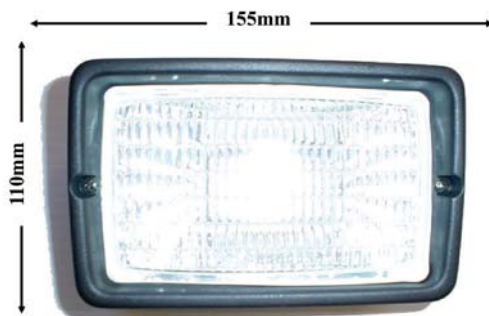

General Worklights

10.ABL1130

Single beam work light. A155mm D96mm. **Used by:** I. Deere, ICB, IH Case. **Bulb:** H3 12volt 55W included.

10.ABL824

Work light with Handle. A154mm D154mm
Directional work lamp with on/off switch.
Bulb: H3 12 volt or 24 volt not included

10.SCAN1530

Non genuine twin beam work light. Globes included.
A156mm D110mm

10.ABL1220-27

Flush mount cabin work lamp with 5' or 27 downward angle and protective back cover.
A155 D96. **Bulb:** H3 12 volt 55W or 24V 70W globe included.