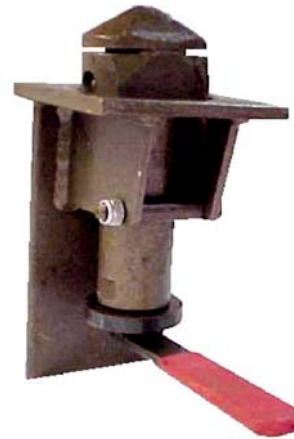

Twistlocks

8.TL001

Standard twistlock.

Length: 130mm. **Breadth:** 130mm.

8.TL002

Extendend twistlock.

Length: 240mm. **Breadth:** 130mm.

Fold Down And Recessed Steps

8.0979/005

Fold-down step, forged steel, black jappanned.

Weight: 590g/1.3lb.

8.4280/001

Recessed step, aluminium casting with polished face.

Weight: 660g/1.5lb.