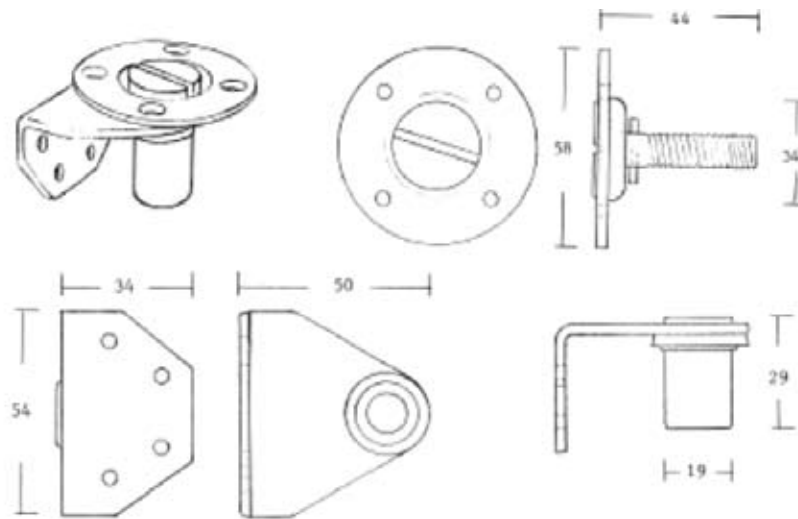

Floor Trap Fasteners

1.2171/002

Zinc plated pressed steel. Slotted round head male and female assy. 12mm thread.

1.2171/003S

Zinc plated pressed steel. Slotted hex head male and female assy. 12mm thread.

1.2171/305

Zinc plated pressed steel. Female bracket & nut only. 12mm thread.

1.2171/313

Zinc plated pressed steel. Slotted hex head male only. 12mm thread.

1.2172/002

Zinc plated pressed steel. Slotted round head male and female assy. Acme thread (coarse) .