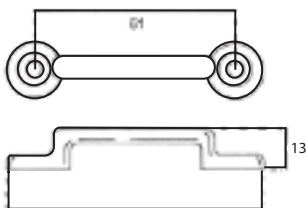

Floor Trap Fasteners

1.2171/002

Zinc plated pressed steel. Slotted round head male and female assy. 12mm thread.

1.2171/003S

Zinc plated pressed steel. Slotted hex head male and female assy. 12mm thread.

1.2171/305

Zinc plated pressed steel. Female bracket & nut only. 12mm thread.

1.2171/313

Zinc plated pressed steel. Slotted hex head male only. 12mm thread.

1.2172/002

Zinc plated pressed steel. Slotted round head male and female assy. Acme thread (coarse) .

Rope Hooks

1.HMO

Plastic.

1.HM1

Zinc-die cast.

1.HM2

Zinc-die cast.

1.BH1-K