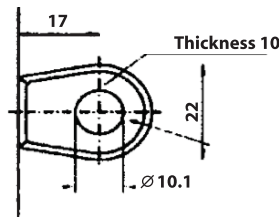

End Fittings for Gas Stays

5.479500 M6 Ballsocket.
5.657735 Security Pin.
5.4486MD Ballstud.

5.020877 M8 Ballsocket.
5.012386 Security Pin.
5.072796 Ballstud.

5.630269
 Eyelet.

5.630276
 Eyelet.

5.698482 Ballsocket.
5.4486MD Ballsocket.