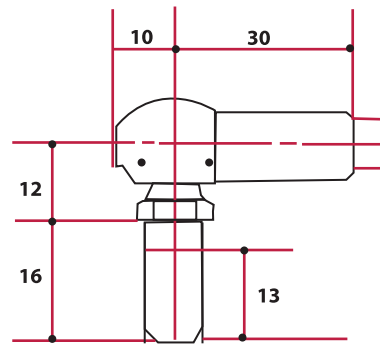

End Fittings for Gas Stays

5.479500 M6 Ballsocket.
5.657735 Security Pin.
5.4486MD Ballstud.

5.020877 M8 Ballsocket.
5.012386 Security Pin.
5.072796 Ballstud.

5.630269
 Eyelet.

5.630276
 Eyelet.

5.698482 Ballsocket.
5.4486MD Ballsocket.

5.552550
 Eyelet.

5.371157
 Eyelet.

5.454672
 Eyelet.