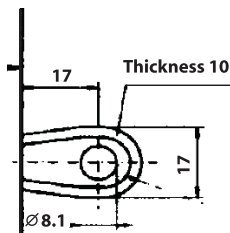

End Fittings for Gas Stays

5.479500 M6 Ballsocket.
5.657735 Security Pin.
5.4486MD Ballstud.

5.020877 M8 Ballsocket.
5.012386 Security Pin.
5.072796 Ballstud.

5.630269
 Eyelet.

5.630276
 Eyelet.

5.698482 Ballsocket.
5.4486MD Ballsocket.