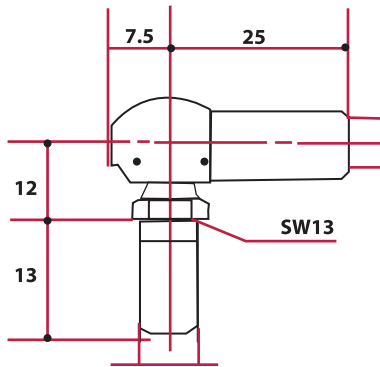

End Fittings for Gas Stays

5.479500 M6 Ballsocket.
5.657735 Security Pin.
5.4486MD Ballstud.

5.020877 M8 Ballsocket.
5.012386 Security Pin.
5.072796 Ballstud.

5.630269
 Eyelet.

5.630276
 Eyelet.

5.698482 Ballsocket.
5.4486MD Ballsocket.

5.552550
 Eyelet.

5.371157
 Eyelet.

5.454672
 Eyelet.