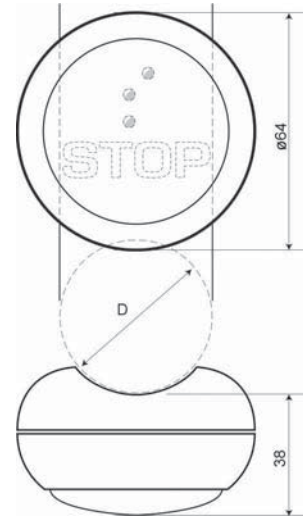

# EASYSTOP Wireless Bell Push System

- 10.**68301** Remote Push Button. Grey Body Red Button.
- 10.**69551** Remote Push Button. DISABLED. Grey Body Blue Button.

**Easy Stop** is a new system placed on citybuses, composed of control unit which, by receiving an impulse from a microphone activated by an ultra-sound push-button, generates a signal that can be used for asking the bus to stop.