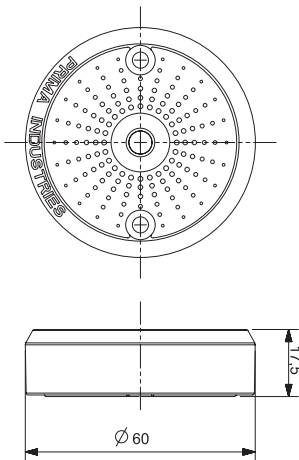

EASYSTOP Wireless Bell Push System

- 10.**68301** Remote Push Button. Grey Body Red Button.
- 10.**69551** Remote Push Button. DISABLED. Grey Body Blue Button.

Easy Stop is a new system placed on citybuses, composed of control unit which, by receiving an impulse from a microphone activated by an ultra-sound push-button, generates a signal that can be used for asking the bus to stop.

Microphone

- 10.**68321** Processing Unit Kit.