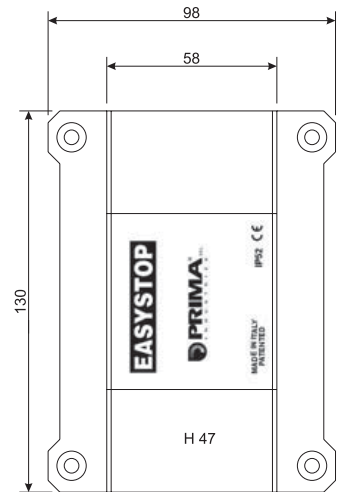

Control Unit