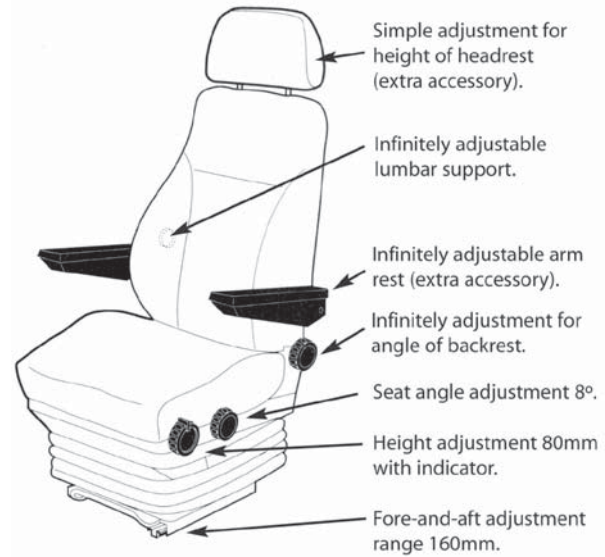

**DRIVERS SEAT Air Suspension**

**ADR Approved**

Our air-suspension seat can be fitted in vehicles of all types on land and sea. offers the highest comfort, air-operated adjustment for both suspension and height setting, rapid and smooth. All settings except the slide rail are infinitely variable, simple and safe to regulate. The height adjustment wheel has an indicator which provides a simple and accurate memory function.

<b>11.9100</b>	<b>AIR SUSP - H/REST - A/REST - BLACK VELOUR TRIM</b>
<b>11.9100AIRVENT</b>	<b>AIR SUSP - H/REST - GREY/BLACK TRIM</b>
<b>11.9110</b>	<b>AIR SUSP - H/REST - LH 3PT S/BELT - UNTRIMMED</b>
<b>11.9110BV</b>	<b>AIR SUSP - H/REST - 3PT S/BELT - BLACK VELOUR TRIM</b>
<b>11.9120C4</b>	<b>AIR SUSP - 24V COMP. - H/REST - RH 3PT S/BELT - ATOM TRIM</b>
<b>11.9100U</b>	<b>AIR SUSP - H/REST - UNTRIMMED</b>
<b>11.9130BV</b>	<b>AIR SUSP - H/REST - 2PT S/BELT - BLACK VELOUR TRIM</b>
<b>11.9120U</b>	<b>AIR SUSP - H/REST - RH 3PT S/BELT - UNTRIMMED</b>
<b>11.9120BV</b>	<b>AIR SUSP - H/REST - RH 3PT S/BELT - BLACK VELOUR</b>