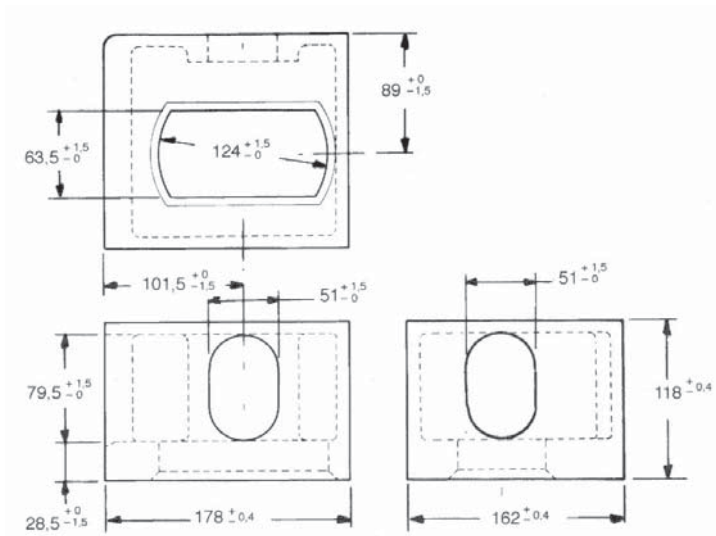

# Container Corner Castings

## 8.UES1301

Upper left hand front. Upper right hand rear.  
'D' casting 'TL'.

## 8.UES1302

Upper right hand front. Upper left hand rear.  
'C' casting 'TR'.