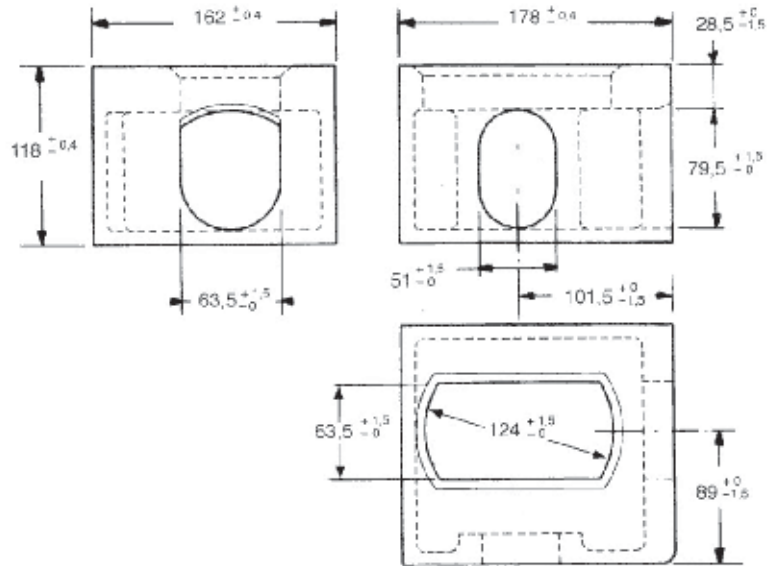

# Container Corner Castings

## 8.UES1301

Upper left hand front. Upper right hand rear.  
'D' casting 'TL'.

## 8.UES1302

Upper right hand front. Upper left hand rear.  
'C' casting 'TR'.