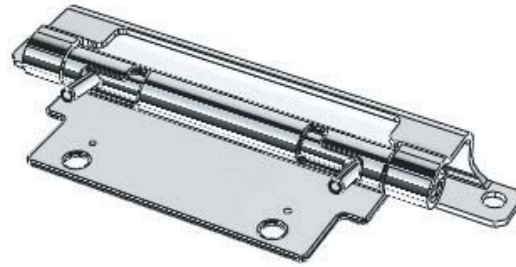

Concealed Removable Hinge

- Mounts inside the frame of formed doors.
- Hinge and hardware are concealed.
- Allows the door to be removed from the hinge side.
- Three styles to suit your door configuration.

Frame Leaf

Door Leaf

* Select the frame leaf with a value of **E** best suited to the configuration or your door. The dimension **E** + 0,6 = the distance from the outside surface of your frame to the inside surface of your door.

SERIES	Part Numbers (Bulk Packaged **)				FRAME LEAF DIMENSIONS		Part Numbers	
	Frame Leaf		Door Leaf		E*	H	(One assembly per bag †)	
	Steel	Stainless Steel	Steel	Stainless Steel			Steel	Stainless Steel
1	2.F6-901	2.F6-901-1	2.F6-940	2.F6-940-1	17	11,8	2.F6-1	2.F6-1-1
2	2.F6-902	2.F6-902-1			20	14,8	2.F6-2	2.F6-2-1
3	2.F6-903	2.F6-903-1			23,4	18,2	2.F6-3	2.F6-3-1