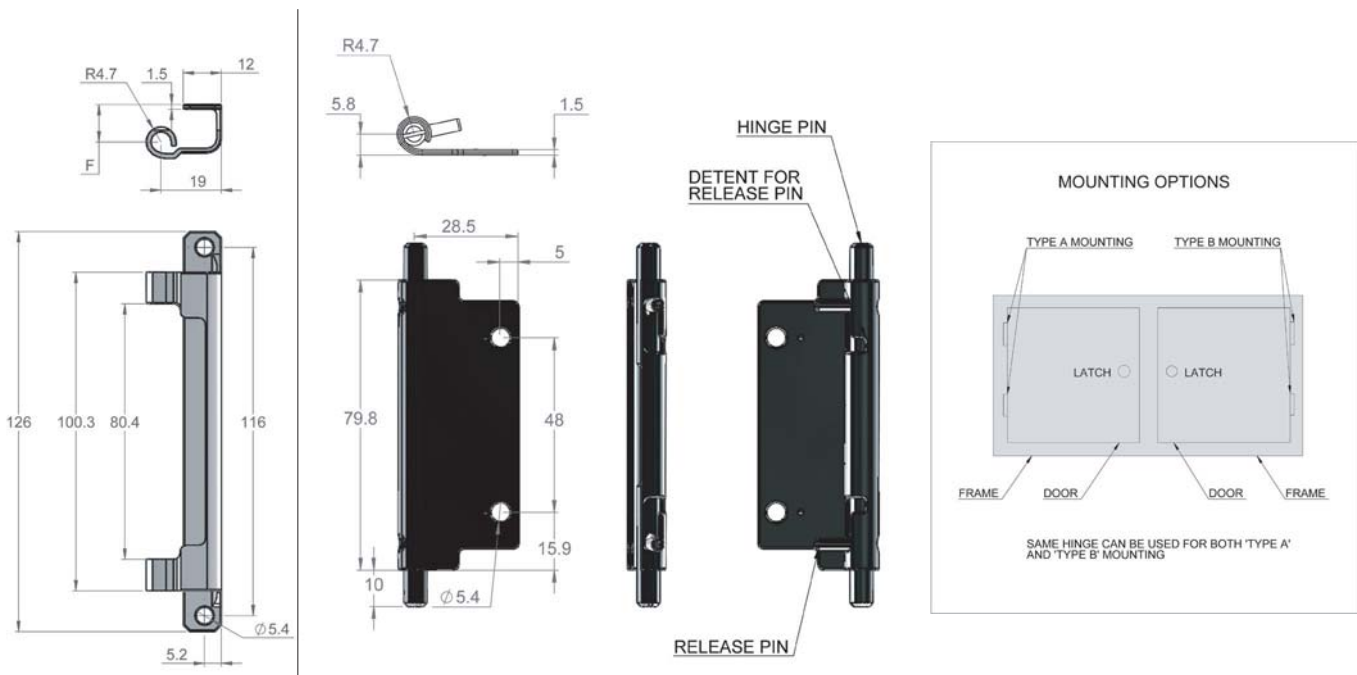

Concealed Removable Hinge

- Mounts inside the frame of formed doors.
- Hinge and hardware are concealed.
- Allows the door to be removed from the hinge side.
- Three styles to suit your door configuration.

Frame Leaf

Door Leaf

* Select the frame leaf with a value of **E** best suited to the configuration or your door. The dimension **E** + 0,6 = the distance from the outside surface of your frame to the inside surface of your door.

SERIES	Part Numbers (Bulk Packaged **)				FRAME LEAF DIMENSIONS		Part Numbers	
	Frame Leaf		Door Leaf		E*	H	(One assembly per bag †)	
	Steel	Stainless Steel	Steel	Stainless Steel			Steel	Stainless Steel
1	2.F6-901	2.F6-901-1	2.F6-940	2.F6-940-1	17	11,8	2.F6-1	2.F6-1-1
2	2.F6-902	2.F6-902-1			20	14,8	2.F6-2	2.F6-2-1
3	2.F6-903	2.F6-903-1			23,4	18,2	2.F6-3	2.F6-3-1

** These Part Numbers specify bulk packaged parts. IMPORTANT: For one complete assembly, order 1 FRAME LEAF Part Number and 1 Door Leaf. † These Part Numbers specify assemblies packaged 1 FRAME LEAF AND 1 DOOR LEAF per bag.