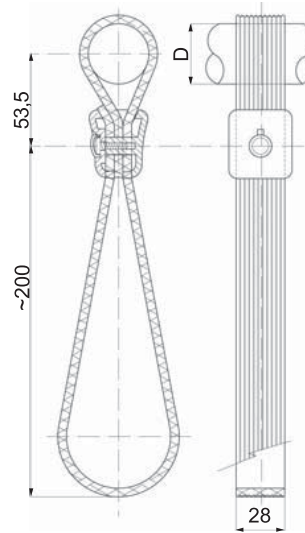

Catching Handle

Bushing

PVC band.
Band stop in reinforced polyamide.
Bushing in PA6+FG.

- 3.60081** P318 City Bus Handle. 30mm Bush. Yellow.
- 3.67969** P318 City Bus Handle. 30mm Bush. Grey.
- 3.67098** P318 City Bus Handle. 35mm Bush. Yellow.

PVC handle.
Leather band.

- 3.67448** P30 City Bus Handle. 30mm. Grey.