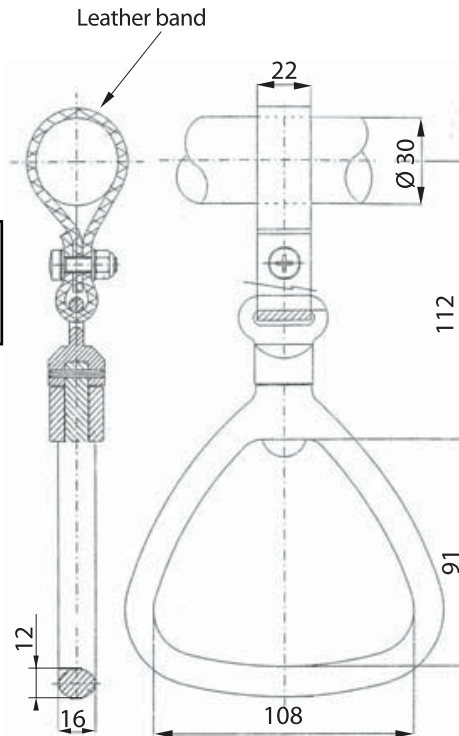

Catching Handle

Bushing

PVC band.
Band stop in reinforced polyamide.
Bushing in PA6+FG.

- 3.60081** P318 City Bus Handle. 30mm Bush. Yellow.
- 3.67969** P318 City Bus Handle. 30mm Bush. Grey.
- 3.67098** P318 City Bus Handle. 35mm Bush. Yellow.

PVC handle.
Leather band.

- 3.67448** P30 City Bus Handle. 30mm. Grey.