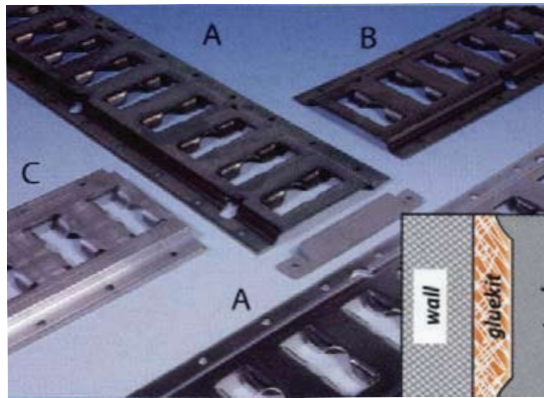

Cargo Track

- 8.1806.513.5** 3 Metre Round Hole Cargo Track z inc plated.
- 8.18062.513.5** 6 Metre Round Hole Cargo Track z inc plated.
- 8.18062.043012** 3 Metre Round Hole Cargo Track S/Steel.

- 8.30092.511.5** 3048mm F Cargo Track.

- 8.1811EL** 2430mm Shoring Poles z inc plated fixed cap.
- 8.1818ELSPEC** 2430mm Shoring Poles z inc plated loose cap.