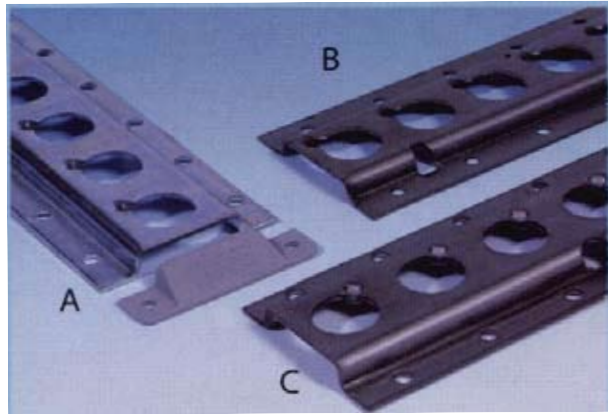

Cargo Track

- 8.1806.513.5** 3 Metre Round Hole Cargo Track z inc plated.
- 8.18062.513.5** 6 Metre Round Hole Cargo Track z inc plated.
- 8.18062.043012** 3 Metre Round Hole Cargo Track S/Steel.

- 8.30092.511.5** 3048mm F Cargo Track.

- 8.1811EL** 2430mm Shoring Poles z inc plated fixed cap.
- 8.1818ELSPEC** 2430mm Shoring Poles z inc plated loose cap.