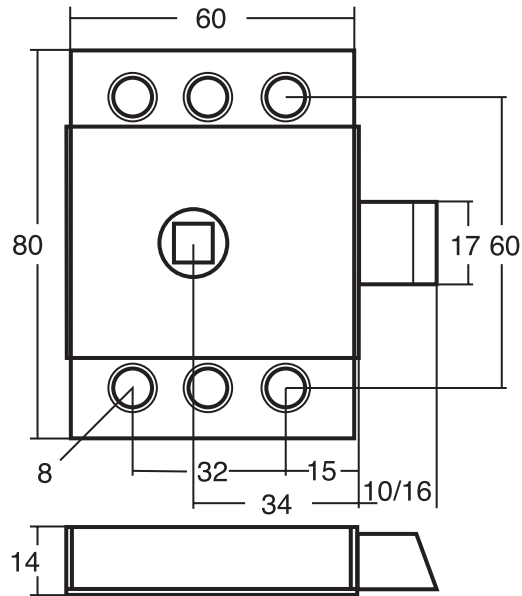

Slam Latch General Purpose

4.3/17332

Utility slam latch 16mm bolt.

4.3/17330

Utility slam latch 10mm bolt.

Cabin Screw-On Locks

Complete with inner handle supplied separately.

4.600-0093

Left Hand (illustrated).

4.600-0094

Right Hand.

4.580-0002

Handle.