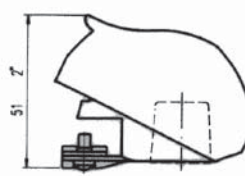

**Net Weight:** 6 oz. per pair.

**Batteries:** Fit all SAE marine batteries (re-cycle batteries) Maximum 800 amp.

**Patent:** The operation, design, and name of this product are protected by patents in most countries.

Millimeters and inches

Closed position

Position for jump leads

Released position

HEAD OFFICE T: +61 02 8887 1200 F: +61 02 8887 1249 E: export@uesint.com	NEW SOUTH WALES T: +61 02 8787 6500 F: +61 02 8787 6599 E: uesnsw@uesint.com	QUEENSLAND T: +61 07 3623 5800 F: +61 07 3865 5605 E: uesqld@uesint.com	VICTORIA T: +61 03 8787 3100 F: +61 03 8787 3101 E: uesvic@uesint.com	SOUTH AUSTRALIA T: +61 08 8340 1599 F: +61 08 8340 4423 E: uessa@uesint.com	WESTERN AUSTRALIA T: +61 08 9249 2211 F: +61 08 9249 2022 E: ueswa@uesint.com	NORTHERN TERRITORY T: +61 08 8946 4500 F: +61 08 8946 4555 E: uesnt@uesint.com	NEW ZEALAND T: +64 09 633 4019 F: +64 09 633 0249 E: uesnz@uesint.com
---	---	--	--	--	--	---	--