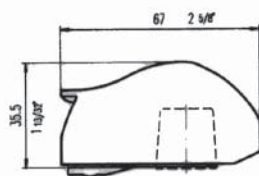

10.QP/45415
Marine - RV battery connector kit in blister pack.
[Pos (red) and Neg (blue)].
Stainless Steel plated.

Product Definition: The quick power battery connectors are heavy-duty products equivalent to those designed for permanent connection.

Product Benefits: The battery can be easily disconnected and moved ashore for charging. In humid climates the battery may be discharge when not in continual use. To prevent this, disconnect it. Boat batteries are often located in very confined spaces making installation difficult. Quick power connectors effectively solve this problem.

The connectors also serve as a safe and reliable master switch.

The plastic cover eliminates the risk of electric shock. This insulation fulfils legal requirements. Quick Power connectors are designed to accommodate jump cables while connected to the battery.

Product Applications: Boats, as well as trailers, motor homes, recreational vehicles, construction equipment, laboratories, solar cells, road work illumination, emergency lighting, etc.

Material: tin-plated (12 microns) brass, 316 stainless, polypropylene.

Net Weight: 6 oz. per pair.

Batteries: Fit all SAE marine batteries (re-cycle batteries) Maximum 800 amp.

Patent: The operation, design, and name of this product are protected by patents in most countries.

Millimeters and inches

Closed position