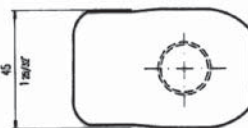

Millimeters and inches

Closed position

Position for jump leads

Released position

HEAD OFFICE T: +61 02 8887 1200 F: +61 02 8887 1249 E: export@uesint.com	NEW SOUTH WALES T: +61 02 8787 6500 F: +61 02 8787 6599 E: uesnsw@uesint.com	QUEENSLAND T: +61 07 3623 5800 F: +61 07 3865 5605 E: uesqld@uesint.com	VICTORIA T: +61 03 8787 3100 F: +61 03 8787 3101 E: uesvic@uesint.com	SOUTH AUSTRALIA T: +61 08 8340 1599 F: +61 08 8340 4423 E: uessa@uesint.com	WESTERN AUSTRALIA T: +61 08 9249 2211 F: +61 08 9249 2022 E: ueswa@uesint.com	NORTHERN TERRITORY T: +61 08 8946 4500 F: +61 08 8946 4555 E: uesnt@uesint.com	NEW ZEALAND T: +64 09 633 4019 F: +64 09 633 0249 E: uesnz@uesint.com
---	---	--	--	--	--	---	--