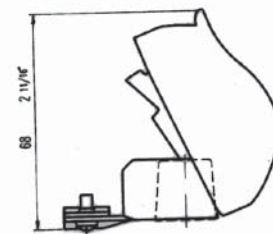

**Net Weight:** 6 oz. per pair.

**Batteries:** Fit all SAE marine batteries (re-cycle batteries) Maximum 800 amp.

**Patent:** The operation, design, and name of this product are protected by patents in most countries.

Millimeters and inches

Closed position

Position for jump leads

Released position

HEAD OFFICE T: +61 02 8887 1200 F: +61 02 8887 1249 E: export@uesint.com	NEW SOUTH WALES T: +61 02 8787 6500 F: +61 02 8787 6599 E: uesnsw@uesint.com	QUEENSLAND T: +61 07 3623 5800 F: +61 07 3865 5605 E: uesqld@uesint.com	VICTORIA T: +61 03 8787 3100 F: +61 03 8787 3101 E: uesvic@uesint.com	SOUTH AUSTRALIA T: +61 08 8340 1599 F: +61 08 8340 4423 E: uessa@uesint.com	WESTERN AUSTRALIA T: +61 08 9249 2211 F: +61 08 9249 2022 E: ueswa@uesint.com	NORTHERN TERRITORY T: +61 08 8946 4500 F: +61 08 8946 4555 E: uesnt@uesint.com	NEW ZEALAND T: +64 09 633 4019 F: +64 09 633 0249 E: uesnz@uesint.com
---	---	--	--	--	--	---	--