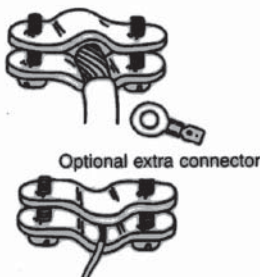

**Product Definition:** The quick power battery connectors are heavy-duty products equivalent to those designed for permanent connection.

**Product Benefits:** The battery can be easily disconnected and moved ashore for charging. In humid climates the battery may be discharge when not in continual use. To prevent this, disconnect it. Boat batteries are often located in very confined spaces making installation difficult. Quick power connectors effectively solve this problem.

Millimeters and inches

Closed position

Position for jump leads

Released position

HEAD OFFICE T: +61 02 8887 1200 F: +61 02 8887 1249 E: export@uesint.com	NEW SOUTH WALES T: +61 02 8787 6500 F: +61 02 8787 6599 E: uesnsw@uesint.com	QUEENSLAND T: +61 07 3623 5800 F: +61 07 3865 5605 E: uesqld@uesint.com	VICTORIA T: +61 03 8787 3100 F: +61 03 8787 3101 E: uesvic@uesint.com	SOUTH AUSTRALIA T: +61 08 8340 1599 F: +61 08 8340 4423 E: uessa@uesint.com	WESTERN AUSTRALIA T: +61 08 9249 2211 F: +61 08 9249 2022 E: ueswa@uesint.com	NORTHERN TERRITORY T: +61 08 8946 4500 F: +61 08 8946 4555 E: uesnt@uesint.com	NEW ZEALAND T: +64 09 633 4019 F: +64 09 633 0249 E: uesnz@uesint.com
---	---	--	--	--	--	---	--