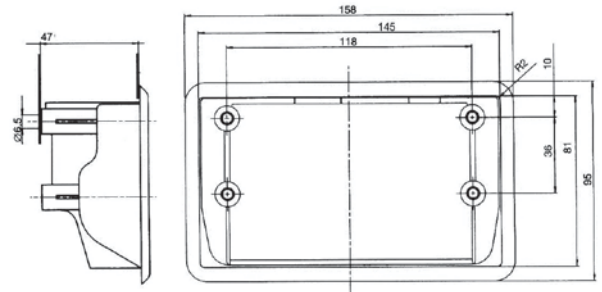

24 Volt Electric Bin Door Kit

Functions of 4 key remote control

1. Entire system - lock.
2. Right-hand compartment flaps - unlock/lock.
3. Left-hand compartment flaps - unlock/lock.
4. Doors - unlock/lock.

4.602-0573

One required per kit. 24 volt central locking unit with key and remote. 12 volt also available.

4.602-0562

6 or 8 bin door locks with solenoids attached. Now available in 3 parts:

4.602-0658

Handle & solenoid.