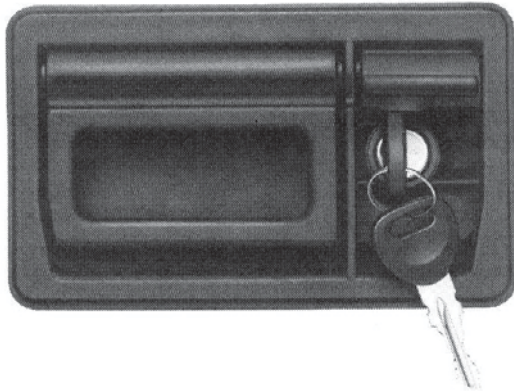

24 Volt Electric Bin Door Kit

Functions of 4 key remote control

1. Entire system - lock.
2. Right-hand compartment flaps - unlock/lock.
3. Left-hand compartment flaps - unlock/lock.
4. Doors - unlock/lock.

4.602-0573

One required per kit. 24 volt central locking unit with key and remote. 12 volt also available.

4.602-0562

6 or 8 bin door locks with solenoids attached. Now available in 3 parts:

4.602-0658

Handle & solenoid.